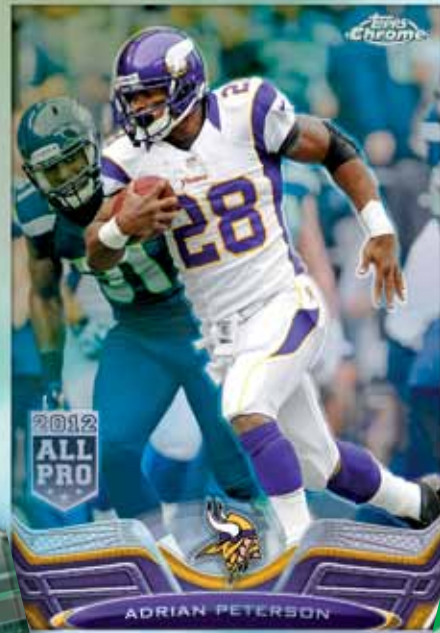

2013 TOPPS CHROME FOOTBALL

Highlighting the most sought after NFL rookies and veterans on dazzling Chrome technology, with 1 Rookie Autographed Card Per Hobby Box!

Featuring On-Card Rookie Autographs!

**Topps
Chrome**

AUTOGRAPH CARDS

1 Per Hobby Box!

Rookie Autographed Card - Military Refractor Parallel

ROOKIE AUTOGRAPHED CARDS

Up to 45 NFL Rookie cards from the base set featuring both on-card and sticker autographs.

Available in the following numbered refractor parallel versions: