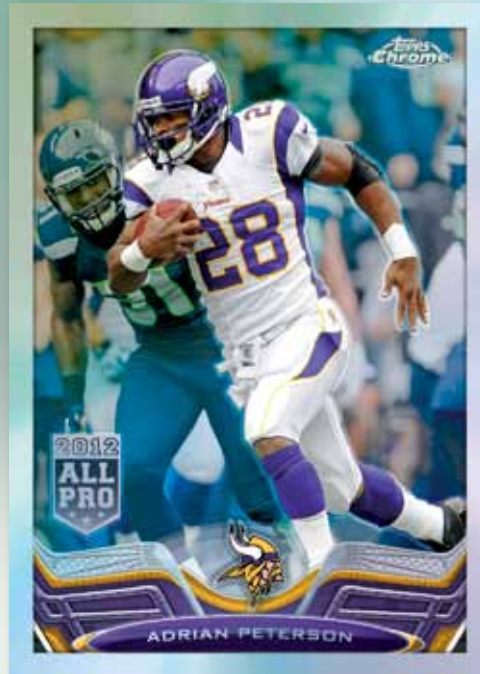

Base Card

BASE CARDS (220)

Veterans -111 subjects

• **Veteran Card Variations** - 30 subjects

Rookie Cards -109 subjects - 1 per pack

• **Rookie Card Variations** - 25 subjects

BASE PARALLEL CARDS

- **Refractor Parallel** (220 subjects): 1:3
- **Blue Wave Refractor** (220 subjects) **NEW!**
- **Military-Bordered Refractor Parallel** (220 subjects): #’d to 499
- **BCA-Bordered Refractor Parallel** (220 subjects): #’d to 399
- **Prism Refractor Parallel** (220 subjects): Seq #’d TBD. 1 per box. **HOBBY ONLY NEW!**
- **Black-Bordered Refractor Parallel** (220 subjects): #’d to 299
- **Blue-Bordered Refractor Parallel** (220 subjects): #’d to 199
- **Sepia-Tone Refractor Parallel** (220 subjects): #’d to 99 **HOBBY ONLY**
- **Gold-Bordered Refractor Parallel** (220 subjects): #’d to 50
- **Red-Bordered Refractor Parallel** (220 subjects): #’d to 25
- **Super-Fractor Parallel** (220 subjects): #’d 1/1 **HOBBY ONLY**
- **Printing Plates** (220 subjects) – Non-framed printing plates of each base card subject. **HOBBY ONLY**

Solicitation subject to change

Topps Chrome

In Stores November 2013