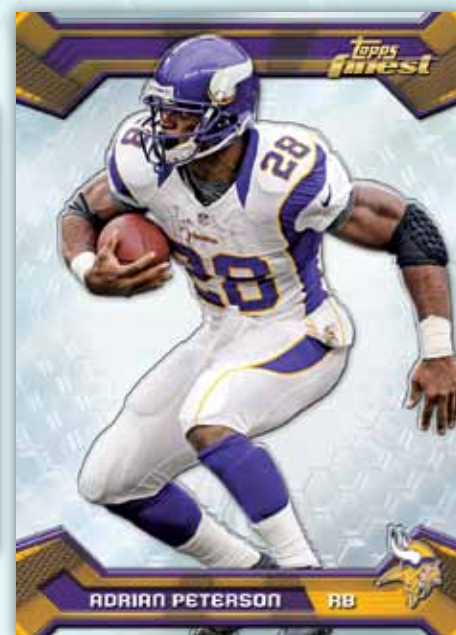

topps finest

2013 NFL FOOTBALL CARDS

HOBBY EXCLUSIVE!

2013 Topps Finest Football delivers one spectacularly designed
Finest Rookie Refractor Autograph Patch Card

AND

an Autographed Finest Refractor Jumbo Relic Card per Master Box!

2013 Topps Finest Football will also feature more ON-CARD autograph content including:

Rookie Refractor Autographed Variation Base Cards and
Finest Atomic Refractor Rookie Autographed Cards!

Every Master Box Contains: