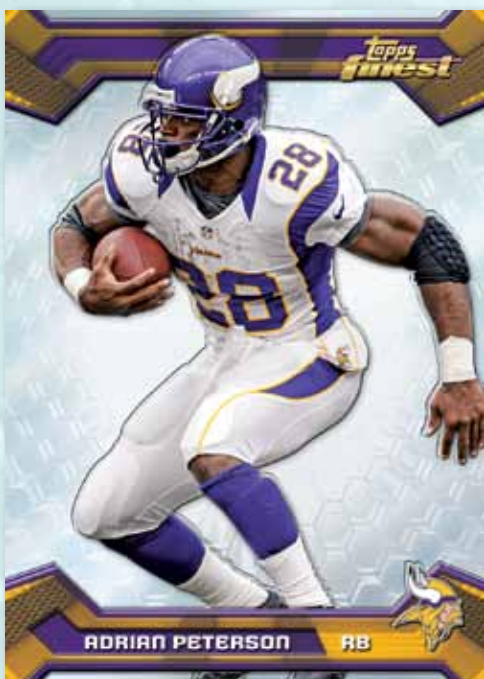

Base Card

Base Cards

Featuring 50 of the most anticipated NFL rookies and 100 exceptional NFL veterans.

Parallel Cards

Refractor Parallel: Inserted 1:3

X-Fractor Parallel: Inserted 1:6

Blue Refractor Parallel: Sequentially numbered to 99

Gold Refractor Parallel: Sequentially numbered to 75

Red Refractor Parallel: Sequentially numbered to 50

Prism Refractor Parallel: Sequentially numbered to 25

SuperFractor Parallel: Numbered 1/1

Printing Plates: Numbered 1/1

Capture the excitement of the 2013 NFL Rookie Class and order Topps Finest Football today!

*All rookie images and cards will be NFL-branded with updated photography and NFL team logos. All relics will be authentic NFL jersey memorabilia.