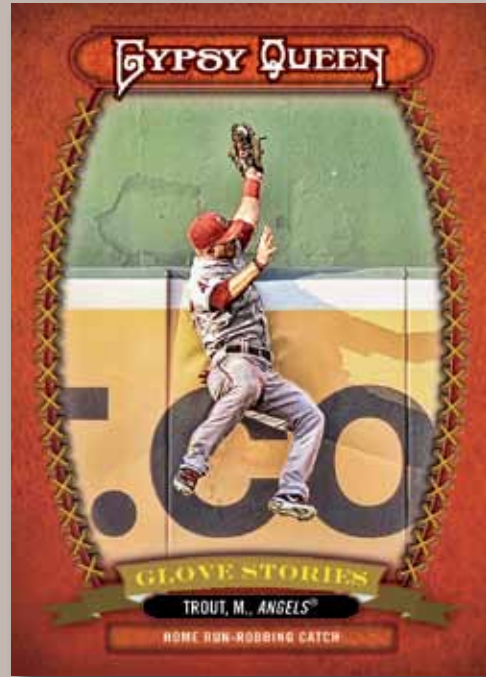

Glove Stories Card

COLLISIONS AT THE PLATE

Several of the most spectacular and memorable home-plate collisions **NEW!**

GLOVE STORIES

GYPSY KINGS

This year, we will give collectors the opportunity to be featured in this year's insert. On the Topps Facebook page, collectors can enter to tell us why they deserve to be this year's Gypsy King and Gypsy Queen. We will select one Gypsy King and one Gypsy Queen to be featured with an autographed card in this year's product.

Autographs #'d to 25. HOBBY ONLY NEW!

INSERT CARDS