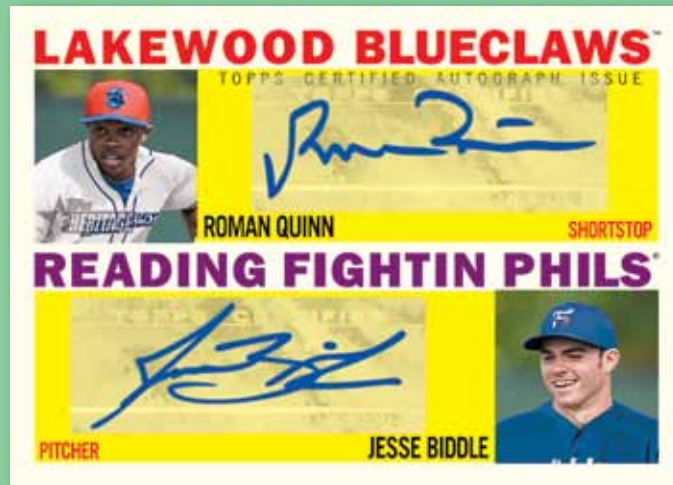

2013 TOPPS HERITAGE MINOR LEAGUE BASEBALL®

CARLOS CORREA

TAIJUAN WALKER

The classic Topps designs from 1964 are coming to **MiLB™**. This year's Topps Heritage **Minor League Baseball®** Edition will feature the traditional Real One Autographs and Clubhouse Collection Relics of the top stars in **MiLB™**. We are also featuring **MiLB™** Stars on 1964 designs, including the Venezuelan Parallels and 1964 Bazooka. To cap it off, we are going to allow another collector to "Make Your Pro Debut" with a **Minor League Baseball®** team and have their own card featured in the 2014 Topps Pro Debut Baseball release.

EVERY BOX WILL INCLUDE:

- 2 Autographed Cards
- One Relic Card

AUTOGRAPHED CARDS

Real One Autographed-Red-Bordered Parallel

Real One Autographed Card

Real One Dual Autographs

REAL ONE AUTOGRAPHS

Autographed cards of *Minor League Baseball*® Stars

Black-Bordered Autographs - Sequentially #’d to 35

Red-Bordered Autographs - Sequentially #’d to 10. **NEW!**

Orange-Bordered Autographs - Sequentially #’d to 5. **NEW!**

Blue-Bordered Autographs - 1 of 1

Printing Plate Autographs - 1 of 1

REAL ONE DUAL AUTOGRAPHS

#’d to 15.

Printing Plate Autographs - 1 of 1

RELIC CARDS

Minor League Baseball® Manufactured Patch Card

Clubhouse Collection Dual Relic

Clubhouse Collection Autographed Patch