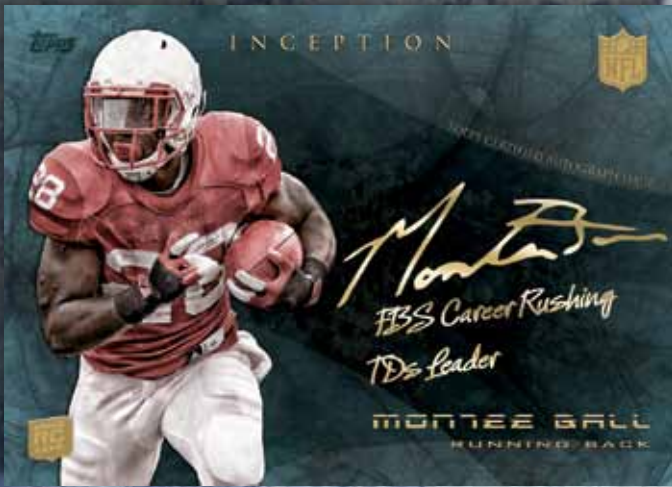

TOPPS®

INCEPTION

2013 NFL FOOTBALL CARDS

HOBBY EXCLUSIVE!

2013 Topps Inception delivers the first high-end NFL trading cards of the season! With all-new, beautifully updated designs, Inception captures all of the excitement and anticipation surrounding the 2013 NFL Rookie class.

Every Base Rookie Autograph Card is Signed Directly on-card!

EVERY BOX DELIVERS 3 HITS

- 2 Autograph or Autograph Relic Cards
- 1 Jumbo Jersey or Patch Relic Card

EACH BOX ALSO INCLUDES:
2 Veteran Base Cards
2 Veteran Base Card Parallels

INCEPTION ELEMENT AUTOGRAPHS The elements of weather come into play as rookies are featured with ON-CARD autographs.

TOPPS

INCEPTION

2013 NFL FOOTBALL CARDS

Inception Gold Signings Autograph Card

Inception Gold Signings Autograph Card - Inscription Parallel