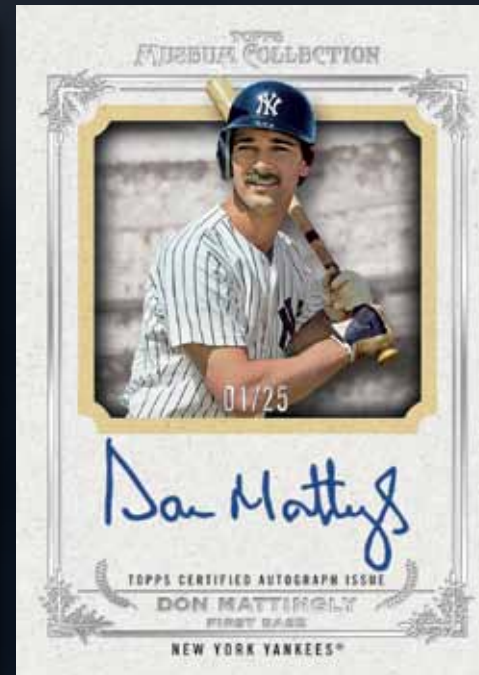

All 50 subjects will also be featured on reproductions that will be inserted

1 PER BOX.

TOPPS MUSEUM COLLECTION

Archival Autograph
Gold Parallel Card

Archival Autograph Sepia
Parallel Card

Archival Autograph Card

Archival On-Card Triple
Autograph Card

ON-CARD AUTOGRAPHS – 1 PER BOX!

ARCHIVAL AUTOGRAPHS

Over 75 stars will sign directly on these striking cards. All cards are sequentially numbered, none higher than 399!