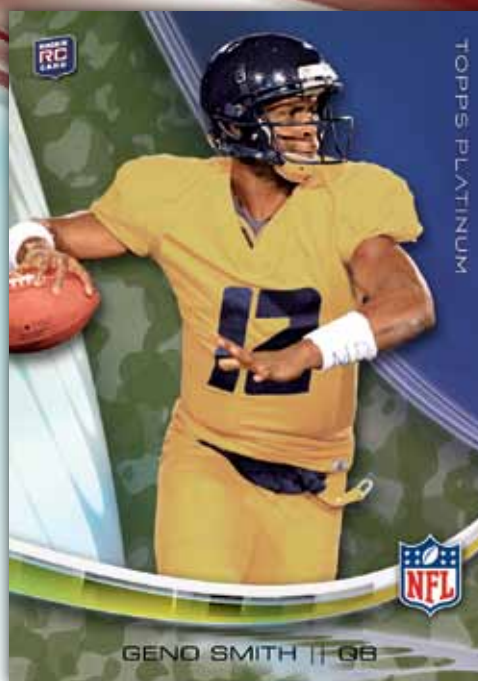

Rookie Base Card - Military Refractor Parallel

BASE CARDS

Veterans: 100 of the NFL's top veteran stars on rainbow foilboard.
Rookies: 50 of the NFL's top rookies on Chrome Refractor technology.

VETERAN FOILBOARD PARALLEL CARDS

Sapphire Parallel 1 PER HOBBY PACK

ROOKIE CHROME PARALLEL CARDS

X-Fractor Parallel: Inserted 1:4.

Black Refractor Parallel: Inserted **1 PER HOBBY BOX!**

Purple Refractor Parallel: Seq. #'d to 75.

Gold Refractor Parallel: Seq. #'d to 50.

Red Refractor Parallel: Seq. #'d to 25.

BCA Refractor Parallel: Seq. #'d to 10. **NEW!**

Military Refractor Parallel: Seq. #'d to 10. **NEW!**

SuperFractor Parallel: #'d 1/1. **HOBBY ONLY!**

Printing Plates: #'d 1/1. **HOBBY ONLY!**

**2013 TOPPS PLATINUM FOOTBALL
DELIVERS THIS SEPTEMBER, IN
TIME FOR THE NFL SEASON!**

All rookie images and cards will be NFL-branded with updated photography and NFL team logos. All relics will be authentic NFL jersey memorabilia.