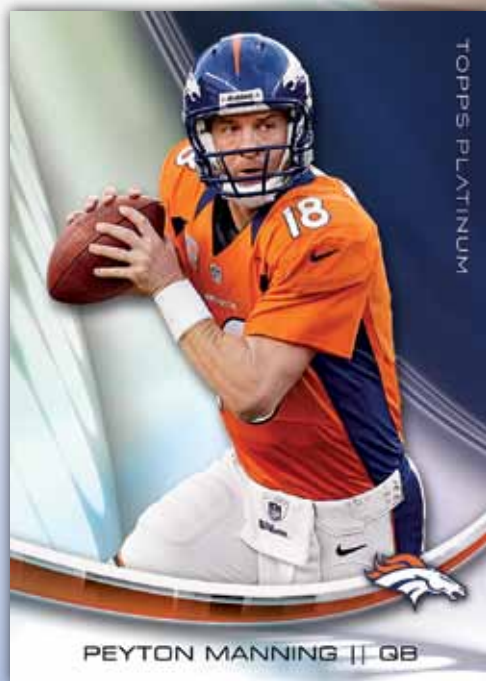

TOPPS PLATINUM

2013 NFL FOOTBALL CARDS

Veteran Base Card