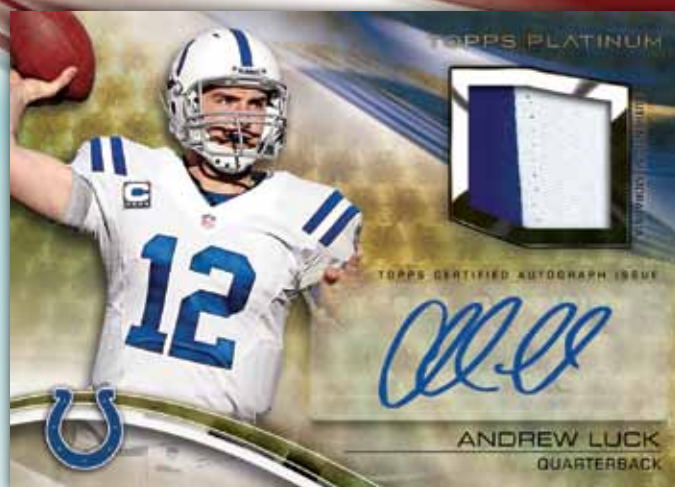

3 HITS PER BOX!

2 Autographed Rookie Cards **INCLUDING HARD-SIGNED SIGNATURES!**

1 Autographed Rookie Refractor Patch Card

EVERY BOX ALSO INCLUDES

1 Black Refractor Rookie Parallel Card

All rookie images and cards will be NFL-branded with updated photography and NFL team logos. All relics will be authentic NFL jersey memorabilia.

Dual Autographed Rookie Cards:

Dual autograph cards featuring top rookie pairings.
Sequentially #'d to 25.

Hexagraph Double-Sided Rookie Cards:

Double-sided cards featuring six autographs of the most collectible rookies.
Sequentially #'d to 10. **HOBBY ONLY!**

All rookie images and cards
will be NFL-branded with updated
photography and NFL team logos.
All relics will be authentic
NFL jersey memorabilia.

TOPPS PLATINUM

2013 NFL FOOTBALL CARDS

Autographed Rookie Refractor Patch Card