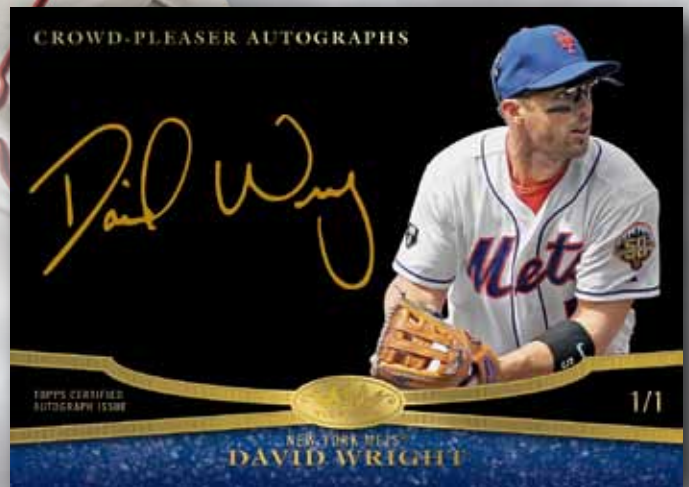

Crowd-Pleaser Autograph Gold Ink Parallel Card

CROWD-PLEASER AUTOGRAPHS

Over 50 of the most popular players in the game will sign directly **on-card**.
Sequentially numbered no higher than 299. Signed in blue ink.

**ALL SUBJECTS FEATURED IN THE THREE SINGLE-PLAYER
AUTOGRAPH SETS WILL RECEIVE THE FOLLOWING PARALLELS:**

- **Red Ink Autographs – Sequentially numbered to 25.**
- **Silver Ink Autographs – Sequentially numbered to 10.**
- **Gold Ink Autographs – Numbered 1/1.**