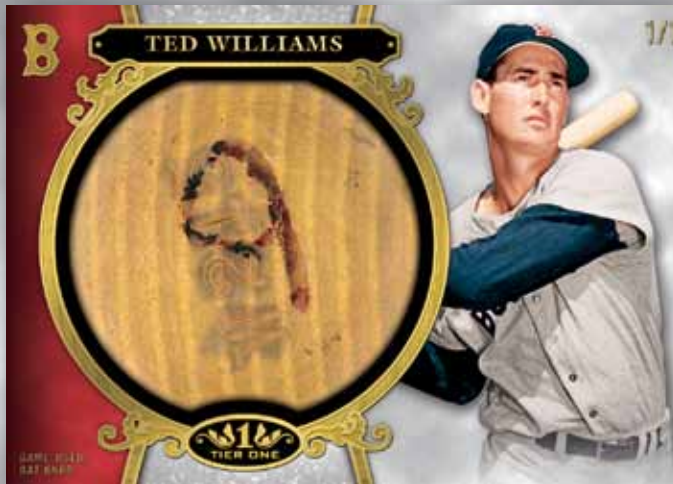

Tier One Bat Knob Card