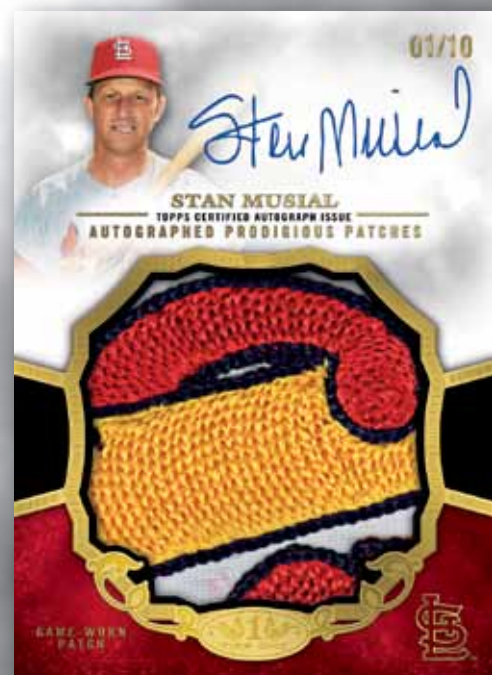

Dual Patch Parallel A parallel with two swatches per card.
Sequentially numbered to 25.

Triple Patch Parallel A parallel where all three relics are patches.
Numbered 1/1.

AUTOGRAPHED PRODIGIOUS PATCHES

25 active and retired superstars with a jumbo patch relic and **on-card autograph.**
Sequentially numbered to 10.

TIER ONE AUTOGRAPHED BAT KNOBS

25 active and retired superstars with the end piece of a bat knob embedded in the card, with an on-card autograph. **Numbered 1/1.**

Tier One Autographed Bat Knobs Card

Autographed Prodigious Patches Card