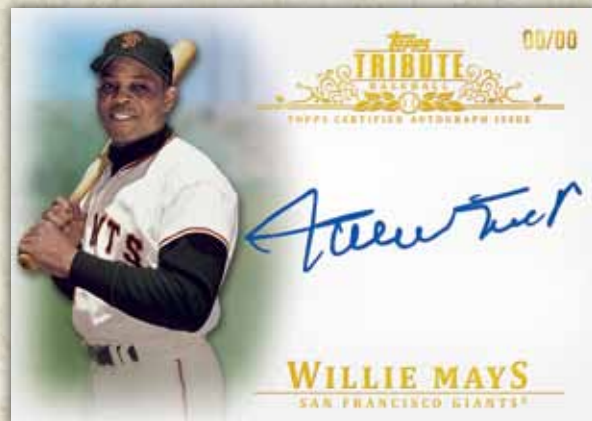

Blue Parallel numbered to 50.

Sepia Parallel numbered to 35.

Orange Parallel numbered to 25.

Gold Parallel numbered to 15.

Red Parallel numbered to 5.

Purple Parallel numbered 1/1.

Framed Printing Plates (signed on the plate) numbered 1/1

Onyx Parallel (signed in silver pen) numbered 1/1.

Tribute to the Stars Autographed Card

On-Card Autograph Purple Parallel Card

On-Card Autograph Red Parallel Card

On-Card Autograph

AUTOGRAPHED CARDS

TRIBUTE TO THE "BEST OF THE BEST"

Autographed cards of top retired and active stars who were/are among the best at their respective positions. The front of each card will have a unique material associated with their specialty. Sequentially numbered to 5. **NEW!**

Tribute to the Best of the Best Autographed Card

Tribute to the Best of the Best Autographed Card

AUTOGRAPHED CARDS

FRAMED MINI-TRIBUTE AUTOGRAPHED CARDS

Featuring active and retired players.

Numbered to 25. **NEW!**