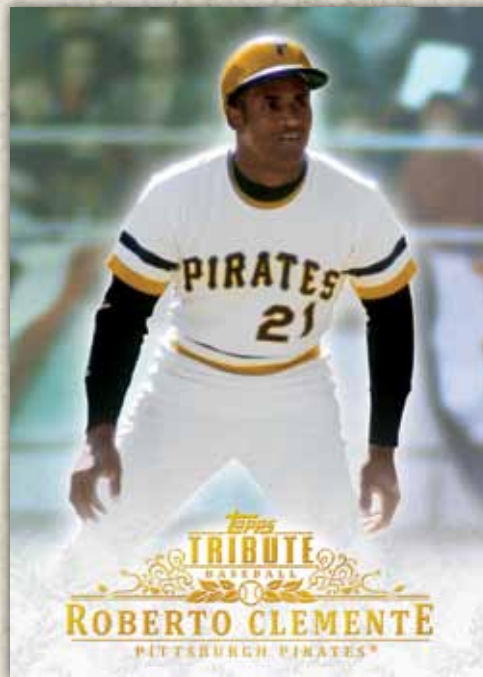

BASE CARDS

VETERANS & RETIRED STARS (100 SUBJECTS)

100 of the best retired and active players in MLB®!

BASE CARD PARALLELS

Blue Parallel sequentially numbered to 99.

Green Parallel sequentially numbered to 75.

Orange Parallel sequentially numbered to 50.

Gold Parallel sequentially numbered to 25.

Red Parallel sequentially numbered to 5.

Purple Parallel sequentially numbered 1/1.

Framed Printing Plates numbered 1/1.

Base Card