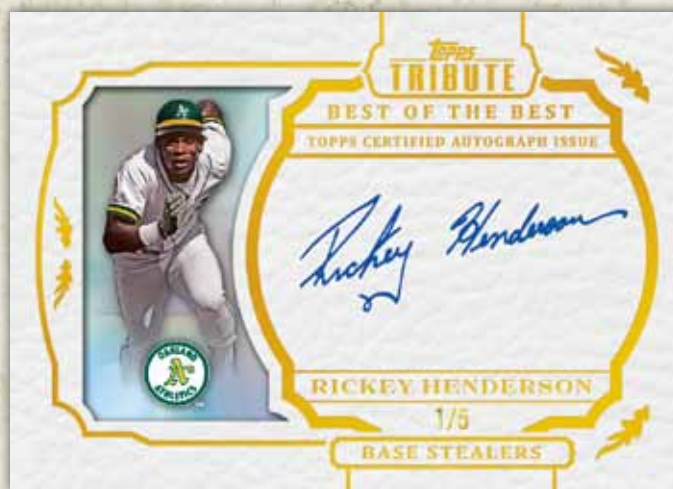

Onyx Parallel (signed in silver pen) numbered 1/1.

Tribute to the Stars Autographed Card

On-Card Autograph Purple Parallel Card

On-Card Autograph Red Parallel Card

On-Card Autograph

AUTOGRAPHED CARDS

TRIBUTE TO THE "BEST OF THE BEST"

Autographed cards of top retired and active stars who were/are among the best at their respective positions. The front of each card will have a unique material associated with their specialty. Sequentially numbered to 5. **NEW!**

PITCHERS - Card front will be a baseball with seams showing.

HITTERS - Card front will be wood.

BASE STEALERS - Card front will be base material.

GREAT FIELDERS - Card front will be leather glove material.

Tribute to the Best of the Best Autographed Card

Tribute to the Best of the Best Autographed Card

AUTOGRAPHED CARDS

FRAMED MINI-TRIBUTE AUTOGRAPHED CARDS

Featuring active and retired players.

Numbered to 25. **NEW!**