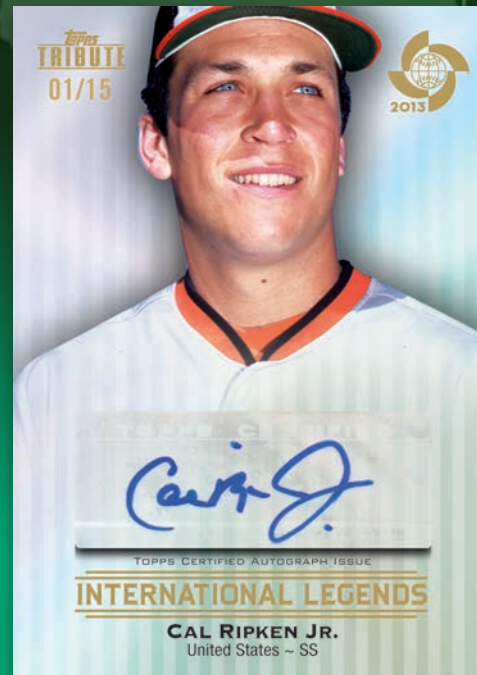

TOPPS TRIBUTE

2013 WORLD BASEBALL CLASSIC™ EDITION

Tribute to the International Legends Autographed Card

AUTOGRAPH CARDS

WORLD BASEBALL CLASSIC™ HEROES

AUTOGRAPHS: Autographed cards featuring the best-performing players from the first two *World Baseball Classic™* tournaments.

TRIBUTE TO THE INTERNATIONAL LEGENDS

AUTOGRAPHS: Top retired players from countries around the world who could have played in the *World Baseball Classic™* if it had existed when they played. #’d to 15.