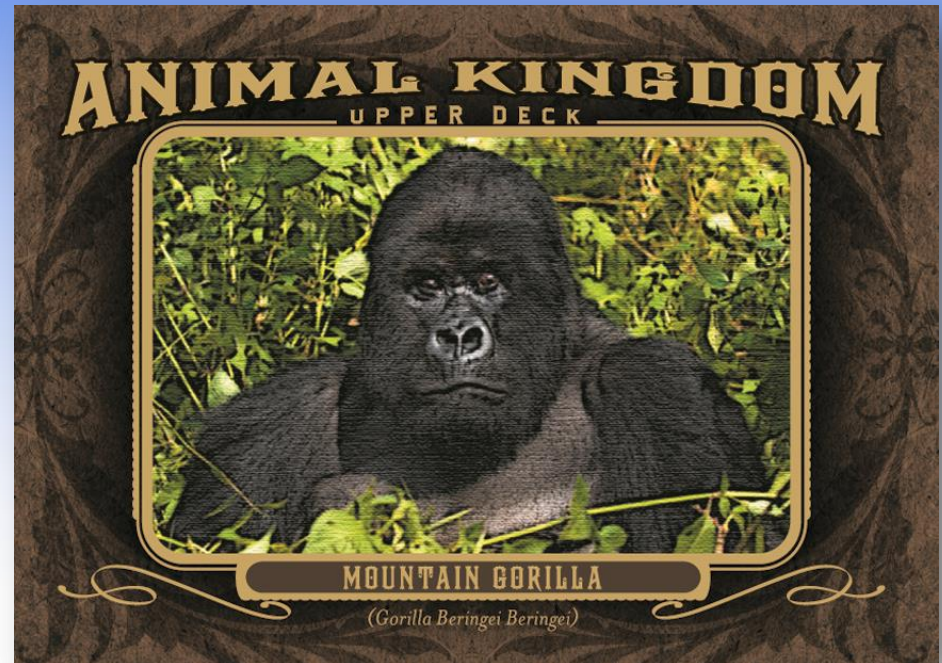

* List is subject to change

2013 Goodwin Champions

• Box Break Summary:

- Get Three (3) from the following per box:
 - Hard Signed Autographs
 - Single or Dual Swatch Memorabilia Cards
 - Animal Kingdom Patch Cards
 - 1 of 1 Printing Plates
- Ten (10) Goodwin Champions Minis per box!
 - Look for rare numbered Magician Back and Presidential Back Parallels
- Every pack has either a Mini, a short-print or an insert!

Animal Kingdom Patches

• Case Break Summary:

- One (1) of the following: Art of the Ages Masterpiece, It Came From Space! Relic, Museum Collection Wild West Relic or The Elements booklet Relic
- Five (5) Animal Kingdom Patch Cards
- One (1) Dual-Swatch Memorabilia Short-Print
- One (1) Sport Royalty Memorabilia **NEW!**
- Four (4) End of Days 3-D Cards **NEW!**