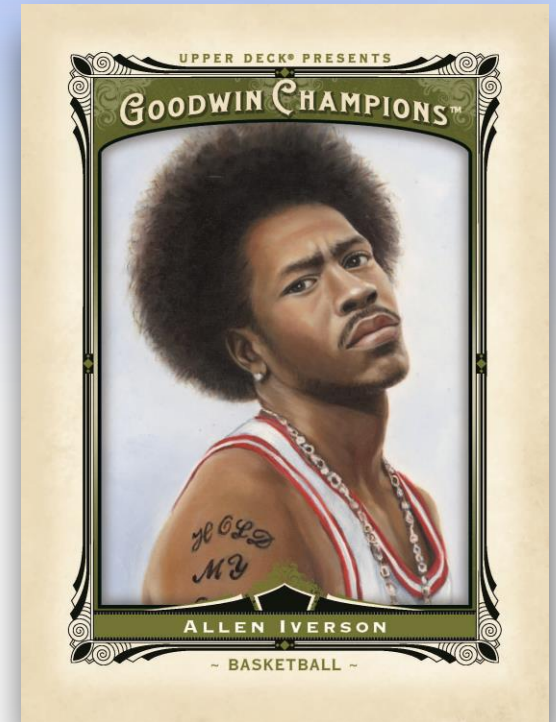

2013 Goodwin Champions