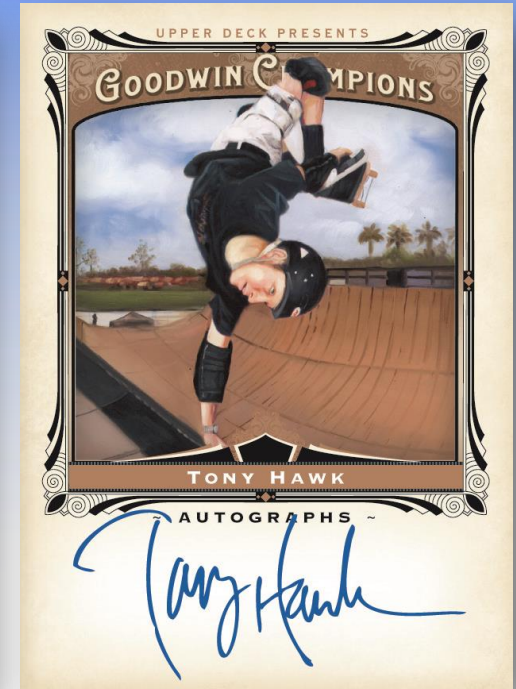

2013 Goodwin Champions

- Configuration:
 - 5 cards per pack
 - 20 packs per box
 - 16 boxes per case
- Product Arrival Date:
July 2013
- Regular Set:
 - Regular Cards (150)
 - Short Prints (40)
 - Super Short Prints (20)
 - High Series Minis Short Prints (15)
- Top Inserts:
 - Animal Kingdom Patches
 - Museum Collection Relics
 - Sport Royalty Autos & Memorabilia
 - End of Days 3-D **NEW!**
 - Goodwin Masterpieces – Art of the Ages (#'d to 1) **NEW!**
 - The Elements Relics **NEW!**

* List is subject to change

2013 Goodwin Champions

• Box Break Summary:

- Get Three (3) from the following per box:
 - Hard Signed Autographs
 - Single or Dual Swatch Memorabilia Cards
 - Animal Kingdom Patch Cards
 - 1 of 1 Printing Plates
- Ten (10) Goodwin Champions Minis per box!
 - Look for rare numbered Magician Back and Presidential Back Parallels
- Every pack has either a Mini, a short-print or an insert!

Animal Kingdom Patches

• Case Break Summary:

- One (1) of the following: Art of the Ages Masterpiece, It Came From Space! Relic, Museum Collection Wild West Relic or The Elements booklet Relic
- Five (5) Animal Kingdom Patch Cards
- One (1) Dual-Swatch Memorabilia Short-Print
- One (1) Sport Royalty Memorabilia **NEW!**
- Four (4) End of Days 3-D Cards **NEW!**