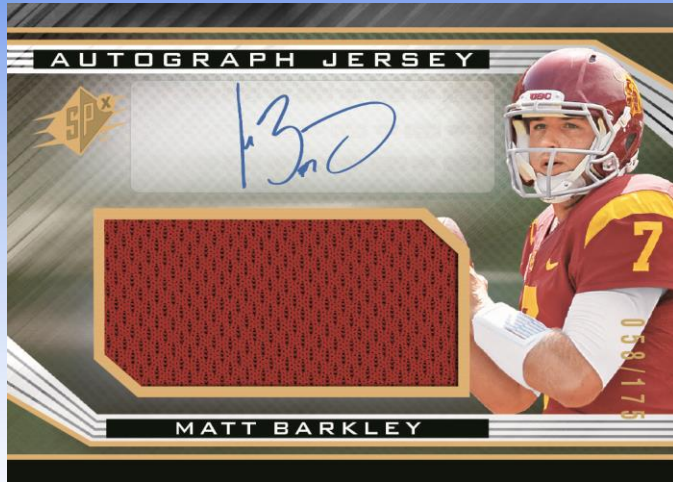

2013 SPx Football

2013 SPx Football has been re-configured to deliver even greater collectability and value with something in every pack! Look for autographs, memorabilia, and other unique inserts like SPx Finite Rookies, SPx Finite Legends, SPx Shadow Box cards, and UD Premier Football Bonus Packs!

- Regular Set:
 - Regular Cards (50)
 - SPx Rookie Auto Jerseys (42)
 - #’d to 475 or less
 - SPx Rookie Signatures (60)
 - #’d to 299
- Configuration:
 - 5 cards per pack
 - 10 packs per box
 - 8 boxes per inner shipper
 - 2 inner shippers per case
- Product Arrival Date:
June 2013
- Top Inserts:
 - **NEW!** UD Premier Rookie Auto Jerseys and Patch Parallels - #’d to 125 or less
 - **NEW!** SPx Shadow Box Dual Player cards with rare autograph parallels
 - **NEW!** 1996 and 1997 SPx Base Cards with gold parallels #’d to 5
 - SPx Finite Rookies - #’d to 899
 - SPx Finite Legends - #’d to 899
 - Winning Big Materials - #’d to 250

Regular Card

2013 SPx Football

SPx Rookie Auto Jersey

Winning Big Materials
Autograph Parallel

- **Box Break Summary:**

- Three (3) Autographs per box!
 - Includes at least one (1) SPx Rookie Auto Jersey with a jumbo swatch!
- One (1) single, dual, triple or patch memorabilia card per box!
 - Single memorabilia cards include huge 1.5"x1.5" swatches!
- Three (3) SPx Finite Rookies or Legends per box!
- **NEW!** Three (3) 1996 or 1997 SPx retro hologram inserts per box!
 - Includes rare gold parallels!

2013 SPx Football

ALL NEW!!

- **UD Premier Bonus Packs!**
 - Get four (4) UD Premier bonus packs per case!
 - Two (2) per inner shipper
 - Each pack includes a UD Premier Autograph Jersey or Patch card!
 - Look for the top 2013 Rookies and past football legends!
 - #’d to 125 or less!