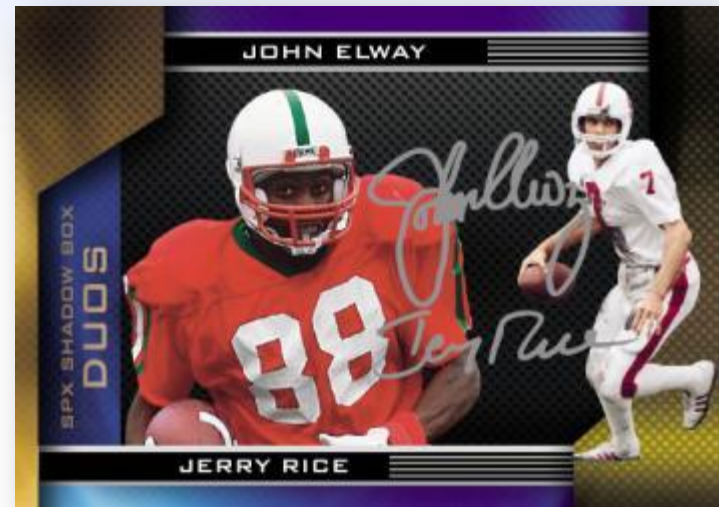

- **SPx Shadow Box Cards!**
  - Collect dual player SPx Shadow Box cards for the first time ever!
    - Includes rare dual autographed parallels