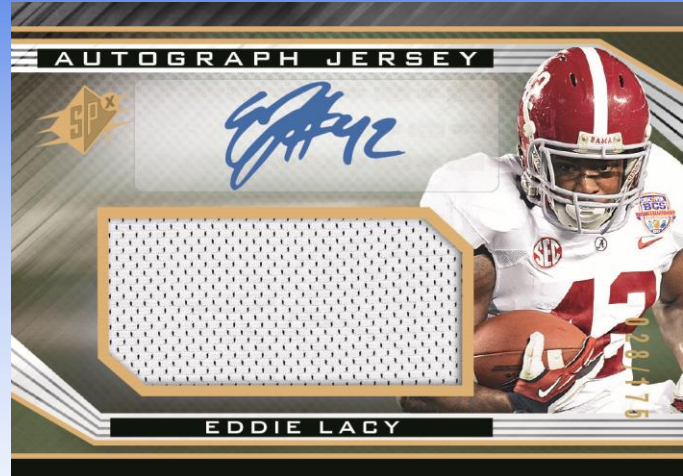

- Regular Set:
 - Regular Cards (50)
 - SPx Rookie Auto Jerseys (42)
 - #’d to 475 or less
 - SPx Rookie Signatures (60)
 - #’d to 299
- Configuration:
 - 5 cards per pack
 - 10 packs per box
 - 8 boxes per inner shipper
 - 2 inner shippers per case
- Product Arrival Date:
June 2013
- Top Inserts:
 - **NEW!** UD Premier Rookie Auto Jerseys and Patch Parallels - #’d to 125 or less
 - **NEW!** SPx Shadow Box Dual Player cards with rare autograph parallels
 - **NEW!** 1996 and 1997 SPx Base Cards with gold parallels #’d to 5
 - SPx Finite Rookies - #’d to 899
 - SPx Finite Legends - #’d to 899
 - Winning Big Materials - #’d to 250

Regular Card

2013 SPx Football

SPx Rookie Auto Jersey

Winning Big Materials
Autograph Parallel

- **Box Break Summary:**

- Three (3) Autographs per box!
 - Includes at least one (1) SPx Rookie Auto Jersey with a jumbo swatch!
- One (1) single, dual, triple or patch memorabilia card per box!
 - Single memorabilia cards include huge 1.5"x1.5" swatches!
- Three (3) SPx Finite Rookies or Legends per box!
- **NEW!** Three (3) 1996 or 1997 SPx retro hologram inserts per box!
 - Includes rare gold parallels!

2013 SPx Football

- Get three (3) SPx Finite Rookies or Legends per box!

2013 SPx Football

SPx Rookie Signatures

SPx Signatures

SPx Rookie Auto Jersey

Winning Materials Combos
Autograph Parallel