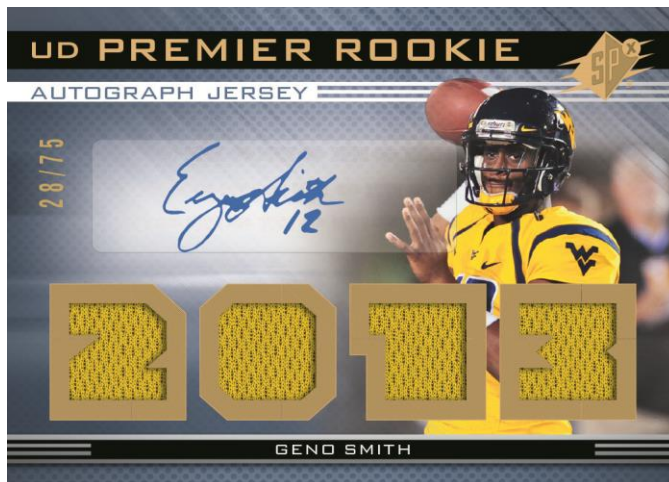

- Regular Set:
 - Regular Cards (50)
 - SPx Rookie Auto Jerseys (42)
 - #’d to 475 or less
 - SPx Rookie Signatures (60)
 - #’d to 299
- Configuration:
 - 5 cards per pack
 - 10 packs per box
 - 8 boxes per inner shipper
 - 2 inner shippers per case
- Product Arrival Date:
June 2013
- Top Inserts:
 - **NEW!** UD Premier Rookie Auto Jerseys and Patch Parallels - #’d to 125 or less
 - **NEW!** SPx Shadow Box Dual Player cards with rare autograph parallels
 - **NEW!** 1996 and 1997 SPx Base Cards with gold parallels #’d to 5
 - SPx Finite Rookies - #’d to 899
 - SPx Finite Legends - #’d to 899
 - Winning Big Materials - #’d to 250

Regular Card

2013 SPx Football

SPx Rookie Auto Jersey

Winning Big Materials
Autograph Parallel

- **Box Break Summary:**

- Three (3) Autographs per box!
 - Includes at least one (1) SPx Rookie Auto Jersey with a jumbo swatch!
- One (1) single, dual, triple or patch memorabilia card per box!
 - Single memorabilia cards include huge 1.5"x1.5" swatches!
- Three (3) SPx Finite Rookies or Legends per box!
- **NEW!** Three (3) 1996 or 1997 SPx retro hologram inserts per box!
 - Includes rare gold parallels!

2013 SPx Football

ALL NEW!!

- **UD Premier Bonus Packs!**
 - Get four (4) UD Premier bonus packs per case!
 - Two (2) per inner shipper
 - Each pack includes a UD Premier Autograph Jersey or Patch card!
 - Look for the top 2013 Rookies and past football legends!
 - #’d to 125 or less!