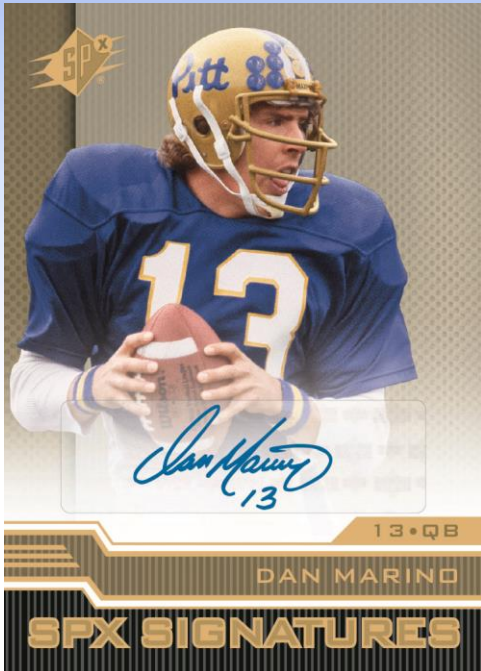

2013 SPx Football

2013 SPx Football has been re-configured to deliver even greater collectability and value with something in every pack! Look for autographs, memorabilia, and other unique inserts like SPx Finite Rookies, SPx Finite Legends, SPx Shadow Box cards, and UD Premier Football Bonus Packs!

- Regular Set:
 - Regular Cards (50)
 - SPx Rookie Auto Jerseys (42)
 - #’d to 475 or less
 - SPx Rookie Signatures (60)
 - #’d to 299
- Configuration:
 - 5 cards per pack
 - 10 packs per box
 - 8 boxes per inner shipper
 - 2 inner shippers per case
- Product Arrival Date:
June 2013
- Top Inserts:
 - **NEW!** UD Premier Rookie Auto Jerseys and Patch Parallels - #’d to 125 or less
 - **NEW!** SPx Shadow Box Dual Player cards with rare autograph parallels
 - **NEW!** 1996 and 1997 SPx Base Cards with gold parallels #’d to 5
 - SPx Finite Rookies - #’d to 899
 - SPx Finite Legends - #’d to 899
 - Winning Big Materials - #’d to 250

Regular Card

2013 SPx Football

SPx Rookie Auto Jersey

Winning Big Materials
Autograph Parallel

- **Box Break Summary:**

- Three (3) Autographs per box!
 - Includes at least one (1) SPx Rookie Auto Jersey with a jumbo swatch!
- One (1) single, dual, triple or patch memorabilia card per box!
 - Single memorabilia cards include huge 1.5"x1.5" swatches!
- Three (3) SPx Finite Rookies or Legends per box!
- **NEW!** Three (3) 1996 or 1997 SPx retro hologram inserts per box!
 - Includes rare gold parallels!

2013 SPx Football

- Get three (3) SPx Finite Rookies or Legends per box!

2013 SPx Football

SPx Rookie Signatures

SPx Signatures

SPx Rookie Auto Jersey

Winning Materials Combos
Autograph Parallel