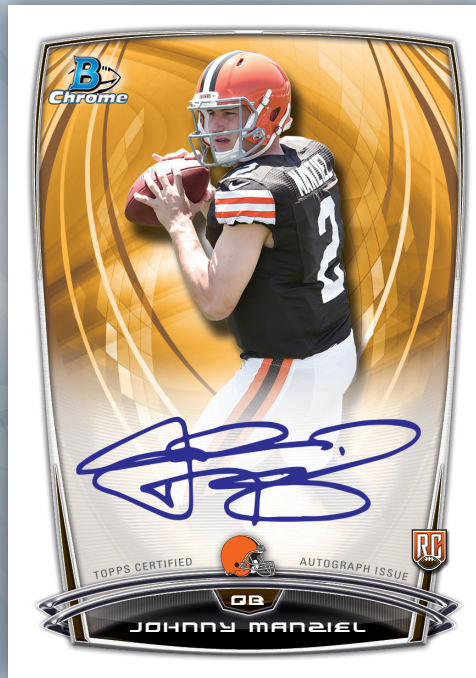

Bowman Chrome

2014 BOWMAN CHROME[®] FOOTBALL

HOME OF THE ROOKIE CARD

LOOK FOR HOBBY EXCLUSIVE
2014 BOWMAN CHROME FOOTBALL
TO HIT STORES IN DECEMBER 2014.

Every box includes 1 Autograph card!
Hot boxes (every 4th box) include 2 Autographs!

NFLPA

2014 BOWMAN CHROME[®] FOOTBALL HOME OF THE ROOKIE CARD

Rookie Chrome Refractor Autograph Card -
Red Parallel

Rookie Chrome Refractor Autograph Card

**ROOKIE CHROME REFRACTOR
AUTOGRAPH CARDS** Featuring up to
75 top Rookies.