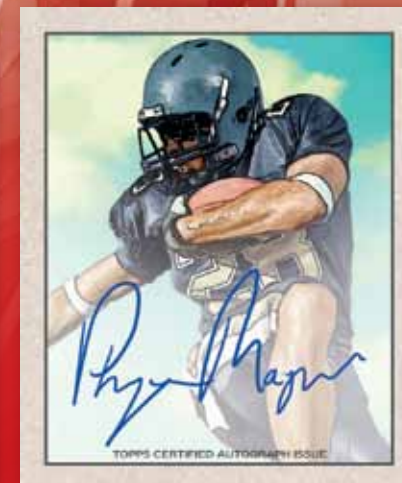

## BOWMAN AUTOGRAPHED MINI CARDS

Up to 75 NFL rookies will **HARD-SIGN** vintage-style, mini-sized, 1950 Bowman cards!!

**Red Ink Parallel** – Signed in **RED INK** #’d to 5.

Rookie Chrome Refractor Autographed Card