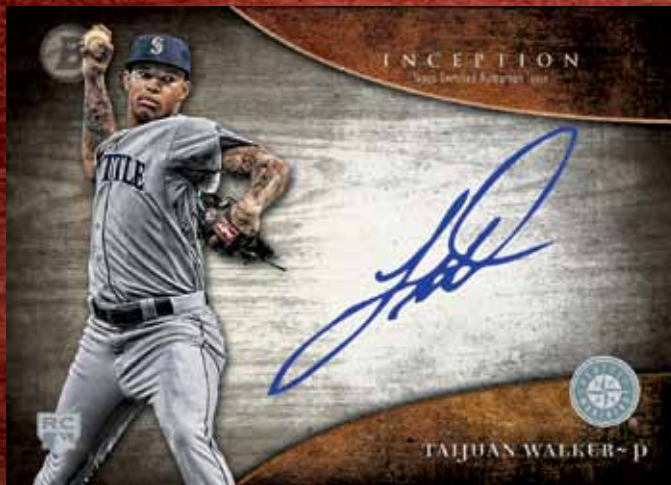

INCEPTION

B A S E B A L L

Rookie Autograph