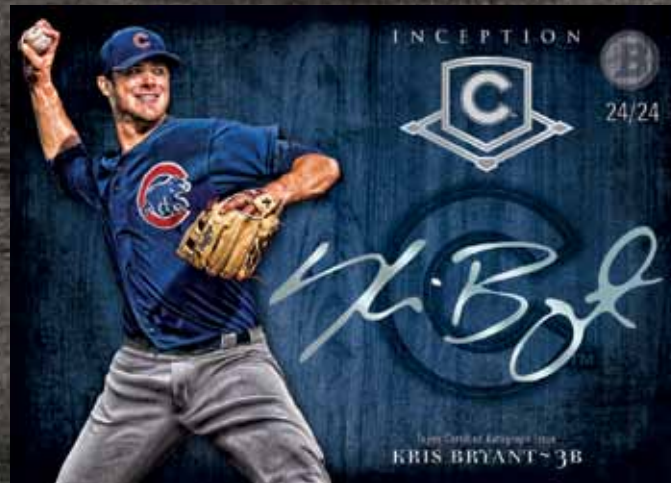

INCEPTION

B A S E B A L L

TRAVIS D'ARNAUD

MIGUEL SANO

BILLY HAMILTON

Bowman Inception Baseball is back for 2014, to follow up on its strong debut! With its epic design and elite checklist of prospects and rookies, Inception Baseball is one of the most anticipated baseball releases of the year. This year's edition will feature sharp new autograph sets such as the "Inceptioned" flagship Bowman design, Letter Nameplate Book Cards and *SiriusXM All-Star Futures Game*™ Patch cards. Inception Baseball is loaded with four on-card autographs and one autograph relic per box!

B A S E B A L L

Rookie Autograph

Rookie Autograph - Pink Parallel

ROOKIE AUTOGRAPHS

Rookie Autographs: Signed ON-CARD

Rookie Autographs will have the following parallels:

- Gold Parallel:** Sequentially numbered to 99
- Blue Parallel:** Sequentially numbered to 75
- Pink Parallel:** Sequentially numbered to 50
- Green Parallel:** Sequentially numbered to 25
- Red Parallel:** Sequentially numbered to 10
- Purple Parallel:** Sequentially numbered to 5
- Inception Parallel:** Sequentially numbered 1/1
- Printing Plates:** Sequentially numbered 1/1

INCEPTION

B A S E B A L L

"Inceptioned" Bowman Autographs

Silver Signings Autographs

AUTOGRAPHS (CONTINUED)

Silver Signings: Prospect and rookie subjects, featuring ON-CARD signatures in Silver Ink. **#'d to 24**