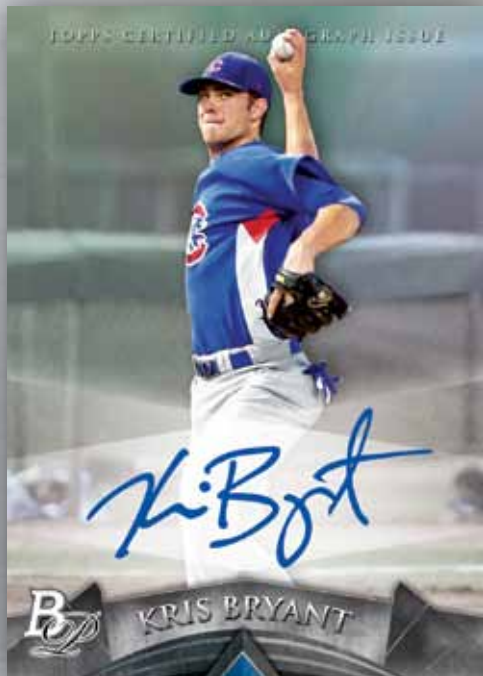

# 2014 BOWMAN PLATINUM BASEBALL

BOWMAN PLATINUM IS A PROSPECTOR'S *MIDSUMMER NIGHT'S DREAM*

This year's edition will be filled with Autographed Refractors and Autographed Refractor Relics of larger-than-life prospects from the 2014 class. There will be a new Platinum Cut Autographed Refractor Relic to chase this year. We are also introducing a new, Toolsy Die-cut, with unique die-cuts to represent all of the 5 different baseball tools, with a 5-Tool parallel that will be the ultimate chase card!

KRIS BRYANT

CARLOS CORREA

MIGUEL SANO

**EVERY BOX WILL INCLUDE**

**2 AUTOGRAPHED PROSPECT  
REFRACTORS & 1 REFRACTOR  
AUTOGRAPHED RELIC**

**IN STORES JULY 2014**

MAJOR LEAGUE BASEBALL®

# 2014 BOWMAN PLATINUM BASEBALL

Autographed Prospect Card

Autographed Prospect Card - Red Refractor