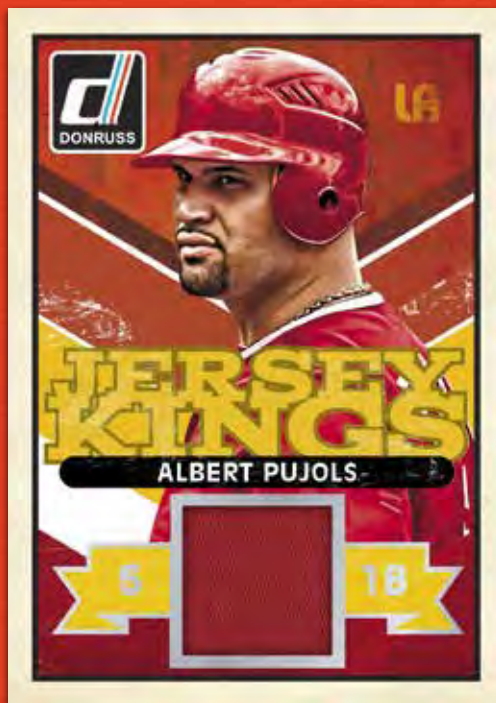

Hobby

ELITE SERIES 2

#d/999 these cards feature an up-close image and an action shot coupled with a classic Donruss design.

What better way to welcome the young crop of talent and say goodbye to a legend.

JERSEY KINGS

Making their return for the first time since 2005, Jersey Kings and Bat Kings feature a unique design coupled with high profile talent. Look for a Jersey Kings Studio Series Prime parallel printed on Canvas stock #d/25, as well as a Bat Kings version.

PASSING THE TORCH SIGNATURES

Passing the Torch Signatures make their 2014 baseball debut with high-profile legends, veterans and rookies pairings.