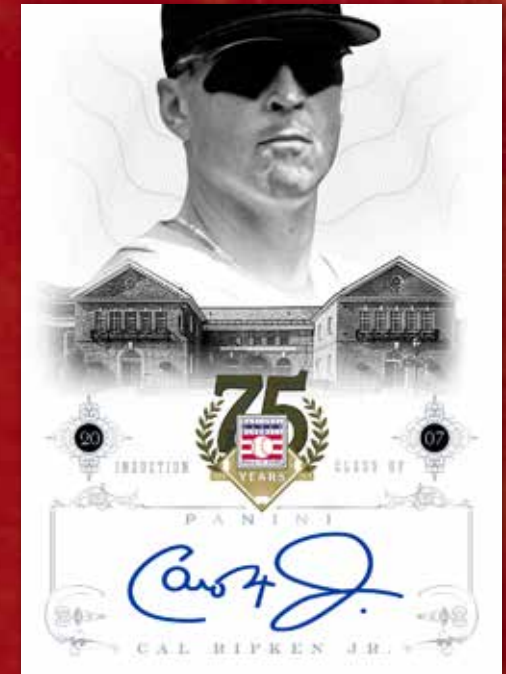

CENTENARY
of BASEBALL

HOF DIAMOND KINGS

This iconic set combines 100 of the greatest players of all time and the timeless look of Diamond Kings on Canvas stock. Look for five parallels #/d/75 or less.

HOF CUT SIGNATURES

Falling on average of one per case, HOF Cut Signatures features some of the game's most-iconic players. Ty Cobb headlines this Hall of Fame list with others, including Dizzy Dean, Honus Wagner, Jackie Robinson, Roberto Clemente, Joe DiMaggio and Stan Musial.