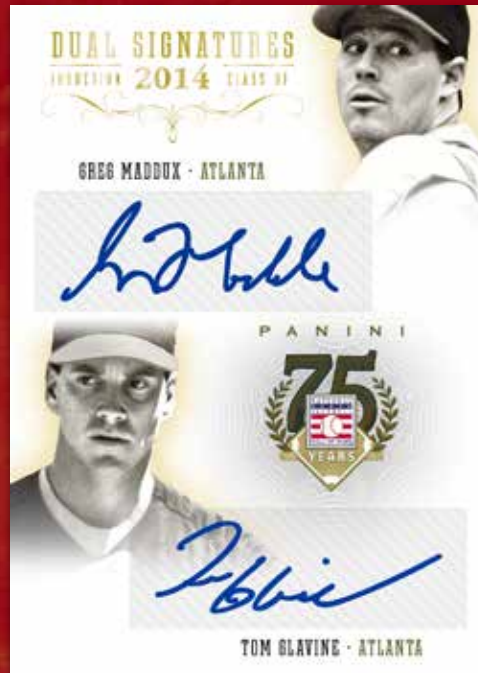

2014 Professional Baseball Trading Cards

CENTENARY
of BASEBALL

HOF DUAL SIGNATURES

© 2014 Panini America, Inc. National Baseball Hall of Fame and Museum® & Member Licensing Program used with the permission of the National Baseball Hall of Fame and Museum, Inc. - www.BaseballHall.org © 2014

All information is accurate at the time of posting – content is subject to change. Card images are solely for the purpose of design display. Actual images used on cards to be determined.