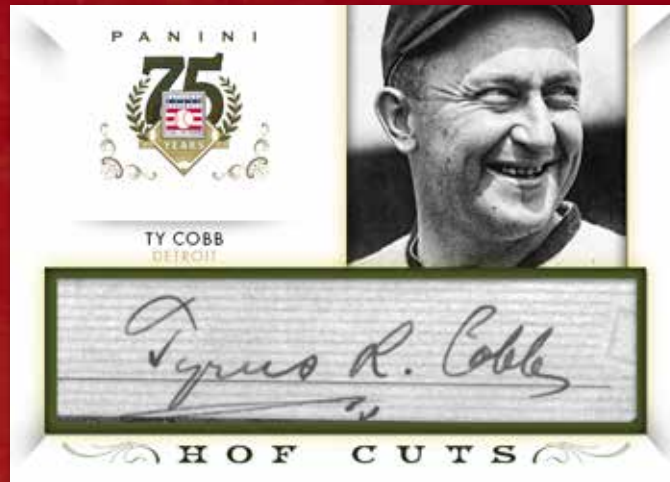

CENTENARY
of BASEBALL

HOF DIAMOND KINGS

This iconic set combines 100 of the greatest players of all time and the timeless look of Diamond Kings on Canvas stock. Look for five parallels #/d/75 or less.

HOF CUT SIGNATURES