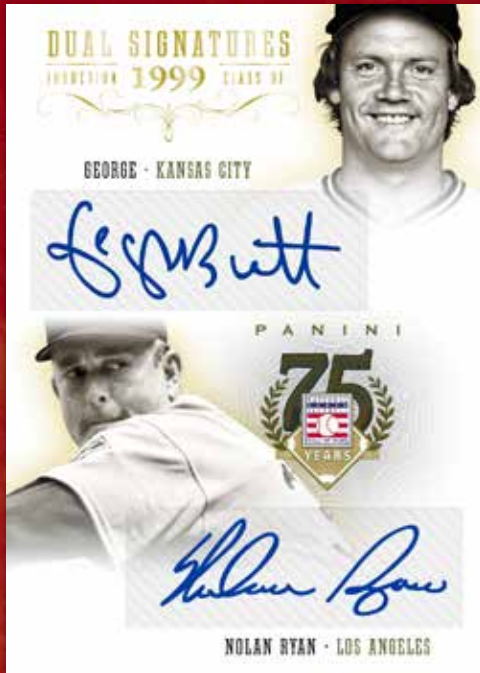

2014 Professional Baseball Trading Cards

CENTENARY
of BASEBALL

HOF DUAL SIGNATURES

© 2014 Panini America, Inc. National Baseball Hall of Fame and Museum® & Member Licensing Program used with the permission of the National Baseball Hall of Fame and Museum, Inc. - www.BaseballHall.org © 2014

All information is accurate at the time of posting – content is subject to change. Card images are solely for the purpose of design display. Actual images used on cards to be determined.