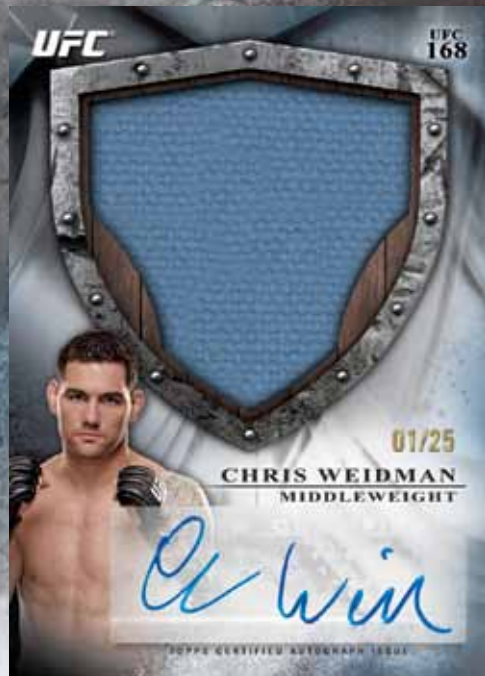

Topps[®] 2014 **UFC**[®]
BLOODLINES

From Argentina to Vietnam, fighters have made their way to the UFC to compete at the highest level inside the Octagon.

2014 Topps UFC Bloodlines celebrates these international combatants and the countries they proudly represent in battle.

Every mini-box contains 2 base cards, 1 base parallel card, 1 insert card and 1 hit.

Every master box is guaranteed to contain 2 Relics, 2 Jumbo or Dual Relics, 1 Manufactured Relic, 3 Autographs and 2 Autograph Relics!

IN STORES NOVEMBER 2014

TOPPS® 2014 **UFC**® BLOODLINES

AUTOGRAPH RELIC CARDS

- **Bloodlines Fighter Autographed Relics – Numbered!**
 - **Ruby Red Parallel:** Numbered to 8.
 - **Platinum Parallel:** Numbered 1 of 1.
- **Bloodlines Dual Autographed Relic Book Cards** – Pairs of fighter autographs and pieces of worn items. **Numbered to 10!**
- **Autographed Fight Mat Jumbo Relics** – Cards feature a fighter autograph and an oversized piece of a mat from one of their fights. **Numbered to 25!**
- **2013 Champion Fighter Autograph Relic Book Cards** – Each of the 9 2013 UFC Champions with an autograph and two jumbo relic pieces. **Numbered to 3!**