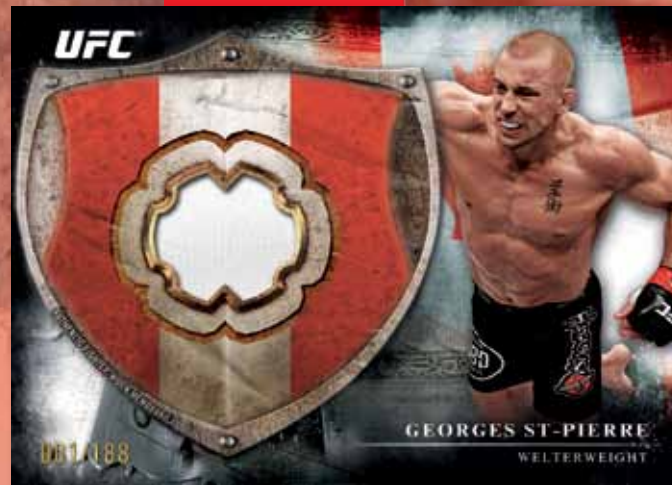

Sketch Card

TOPPS[®] 2014 **UFC**[®] BLOODLINES

RELIC CARDS

- **Bloodlines Fighter Relics** – Featuring fighter-worn shirts or shorts. **NUMBERED!**
- **Jumbo Fight Mat Relics** – Fighters along with a piece of a mat on which they fought. **NUMBERED!**
- **Bloodlines Fighter Jumbo Relics** – Includes a jumbo sized relic of fighter-worn shirts or shorts. **NUMBERED!**
- **Bloodlines Dual Relics** – Fighter duos that share a similar heritage, along with fighter-worn shirts or shorts from each fighter. **Numbered to 88!**

Above relic cards paralleled as follows:

- **Ruby Red Parallel:** Numbered to 8.
- **Platinum Parallel:** Numbered 1 of 1.

Jumbo Fight Mat Relic Card

Bloodlines Fighter Relic Card

TOPPS® 2014 **UFC**® BLOODLINES