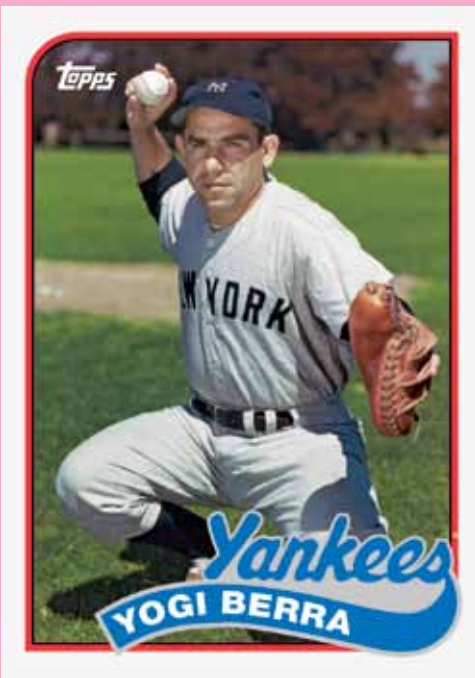

Base - 1989 Design