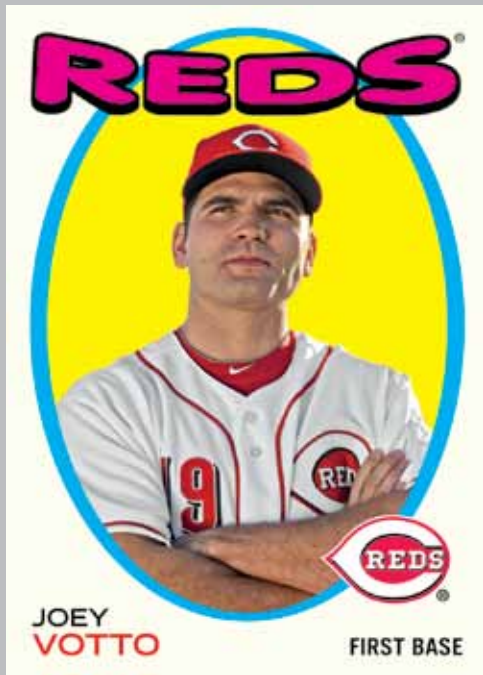

NEW!

Major League Autographed Cards

Baseball

MAJOR LEAGUE BASEBALL®

INSERTS

Mini Topps Deckle - Autograph

1971-72 Hockey Design Insert

1971-72 Hockey designs **NEW!**