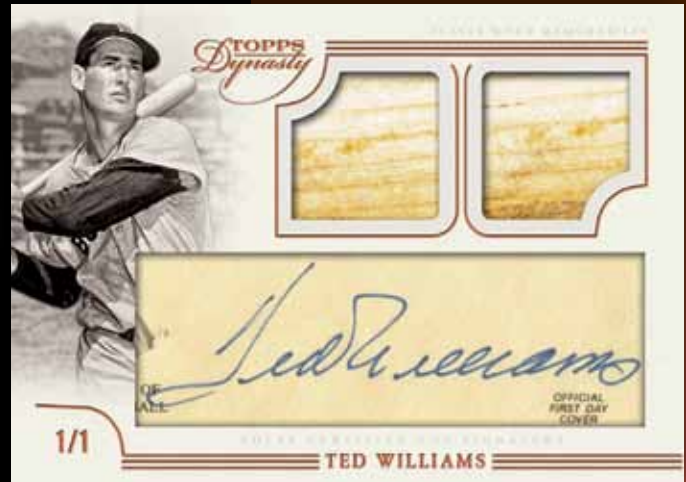

2014

TOPPS *Dynasty*

MAJOR LEAGUE BASEBALL®

CUT SIGNATURE DUAL RELIC LEGENDS

10 Legends, including Babe Ruth, Jackie Robinson, and Roberto Clemente will each be featured with a cut signature and two relic pieces. **Numbered 1/1.**

**2014 Topps Dynasty Baseball
is guaranteed to set a new
standard in the Hobby.
Do not miss out on this
historic opportunity!**

Solicitation subject to change