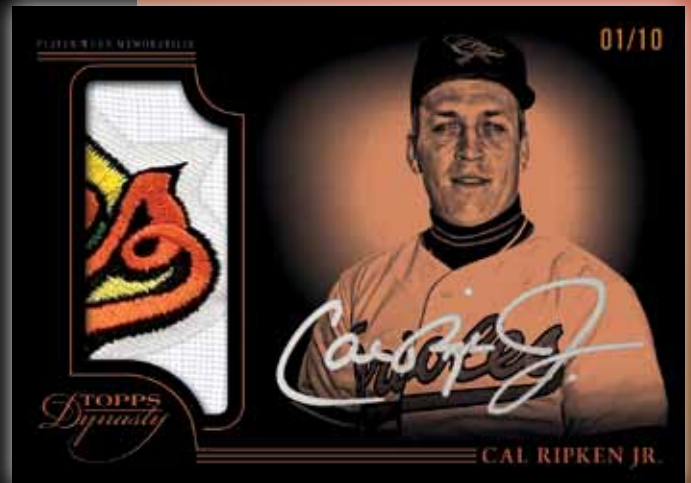

2014

TOPPS *Dynasty*

MAJOR LEAGUE BASEBALL®

Introducing the most premium Topps product of all time.

Every card includes an autograph or a cut signature.

Every card is encased.

Every card is numbered to 10 or less.

Featuring the most carefully curated subject list in trading card history, every card in 2014 Topps Dynasty Baseball will be treasured by collectors.

2014

TOPPS *Dynasty*

MAJOR LEAGUE BASEBALL®

AUTOGRAPHED PATCHES

Featuring only the best, most collectible players of all time, every card is signed on-card and features an over-sized patch piece. **Sequentially numbered to 10, with a 1/1 parallel.**

2014

TOPPS *Dynasty*