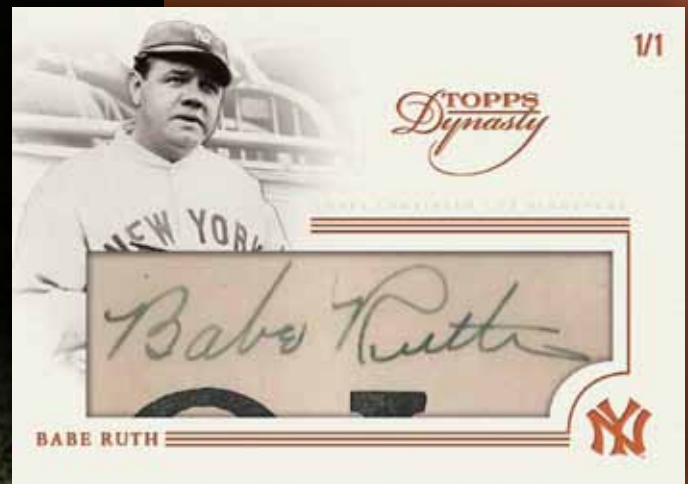

2014

TOPPS *Dynasty*

MAJOR LEAGUE BASEBALL®

Introducing the most premium Topps product of all time.

Every card includes an autograph or a cut signature.

Every card is encased.

Every card is numbered to 10 or less.

Featuring only the best, most collectible players of all time, every card is signed on-card and features an over-sized patch piece. **Sequentially numbered to 10, with a 1/1 parallel.**

2014

TOPPS *Dynasty*

MAJOR LEAGUE BASEBALL®

CUT SIGNATURES

50 cut signatures from some of the greatest players of all time, including Babe Ruth, Ty Cobb, Joe DiMaggio, Lou Gehrig, Jackie Robinson, and Roberto Clemente.
Numbered 1/1.

2014

TOPPS *Dynasty*

MAJOR LEAGUE BASEBALL®

AUTOGRAPHED DUAL RELIC GREATS

Each card features one all-time great, along with an on-card autograph and two relic pieces. **Sequentially numbered to 5.**

2014

TOPPS *Dynasty*