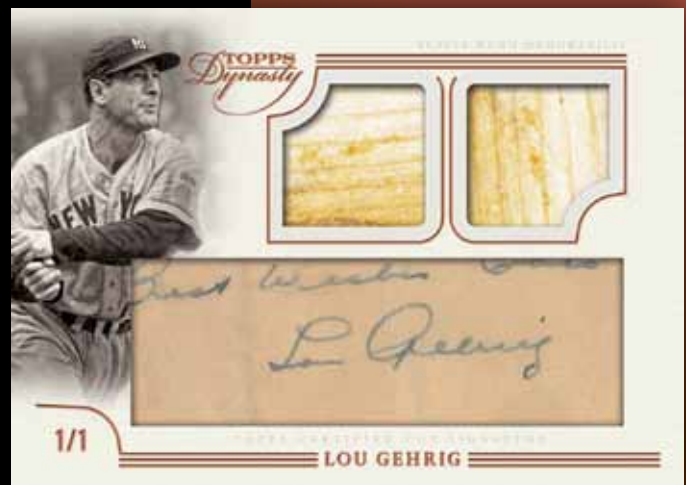

**2014 Topps Dynasty Baseball
is guaranteed to set a new
standard in the Hobby.
Do not miss out on this
historic opportunity!**