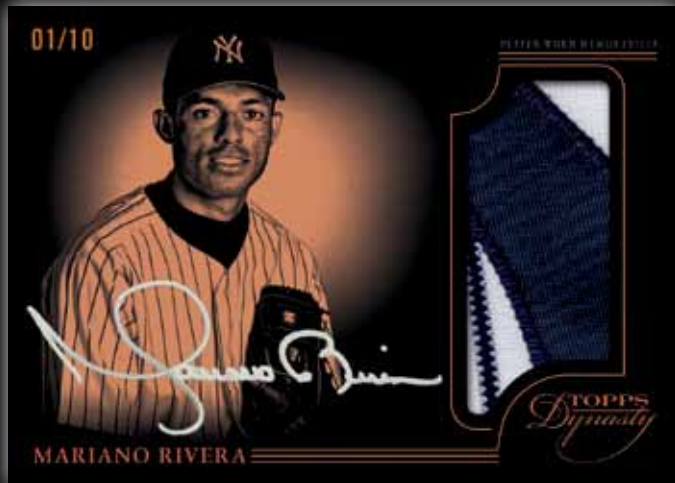

2014

TOPPS *Dynasty*

MAJOR LEAGUE BASEBALL®

Introducing the most premium Topps product of all time.

Every card includes an autograph or a cut signature.

Every card is encased.

Every card is numbered to 10 or less.

Featuring the most carefully curated subject list in trading card history, every card in 2014 Topps Dynasty Baseball will be treasured by collectors.

2014

TOPPS *Dynasty*

MAJOR LEAGUE BASEBALL®

AUTOGRAPHED PATCHES

Featuring only the best, most collectible players of all time, every card is signed on-card and features an over-sized patch piece. **Sequentially numbered to 10, with a 1/1 parallel.**

2014

TOPPS *Dynasty*

MAJOR LEAGUE BASEBALL®

CUT SIGNATURES

50 cut signatures from some of the greatest players of all time, including Babe Ruth, Ty Cobb, Joe DiMaggio, Lou Gehrig, Jackie Robinson, and Roberto Clemente.
Numbered 1/1.