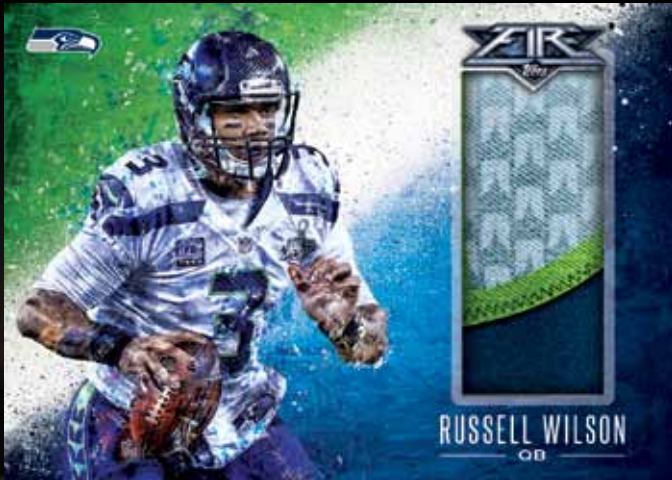

Fire Relic Card