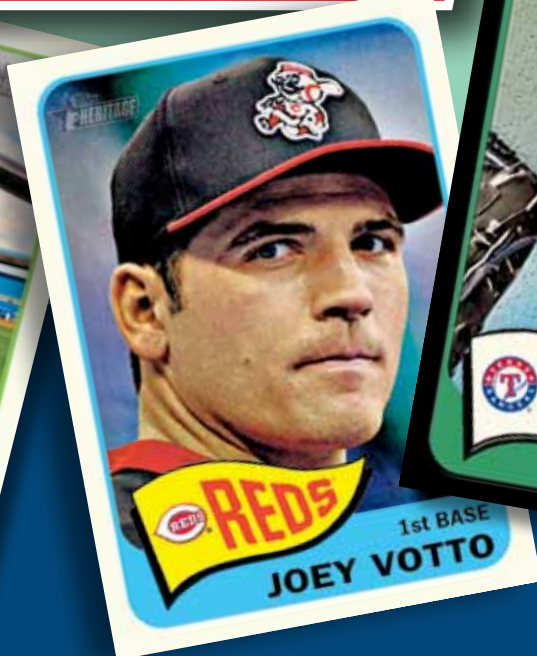

2014 HERITAGE BASEBALL

1965 comes alive in the upcoming Topps Heritage Baseball! Topps Heritage captures the best current and past *MLB*® players in the 1965 Topps design. In this year's edition, we have added new inserts, variations and buybacks that celebrate the key events from 1965. Of course, we will also have the Real One Autographs and Clubhouse Collection Relics that are staples of Heritage Baseball.

HOBBY

MIGUEL CABRERA
DETROIT TIGERS® 3B

Topps®
HERITAGE

EVERY BOX WILL INCLUDE: **1 AUTOGRAPHED OR RELIC CARD**
IN STORES MARCH 2014

AUTOGRAPHED CARDS

REAL ONE AUTOGRAPHS

Retired and active players.

Real One Special Edition – Signed in Red ink. #’d to 65.