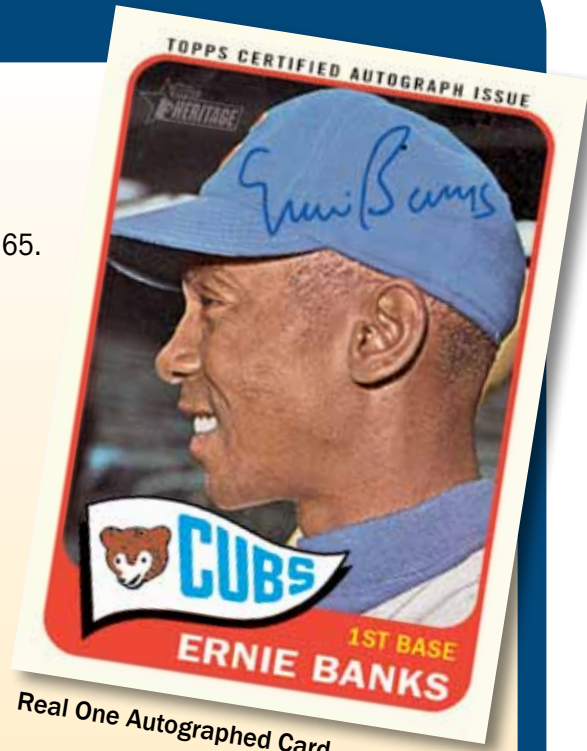

AUTOGRAPHED CARDS

REAL ONE AUTOGRAPHS

Retired and active players.

Real One Special Edition – Signed in Red ink. #’d to 65.

REAL ONE DUAL AUTOGRAPHS

Numbered to 25. **HOBBY ONLY**

REAL ONE TRIPLE AUTOGRAPHS

Numbered to 5. **HOBBY ONLY**

CLUBHOUSE COLLECTION AUTOGRAPH RELICS

Numbered to 25.

CLUBHOUSE COLLECTION DUAL AUTOGRAPH RELICS

Numbered to 10. **HOBBY ONLY**

FLASHBACKS AUTOGRAPHED RELICS

Numbered to 25.

1965 CUT SIGNATURES

1 of 1.

Real One Autographed Card