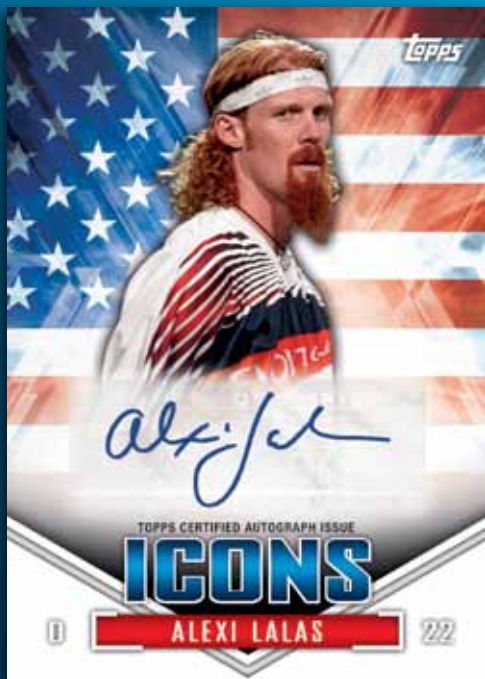

Maestro Autograph - Black Parallel

MLS MAESTROS AUTOGRAPHS

Top stars from around the league

Gold Parallel: #’d to 25.

Black Parallel: #’d to 10.

Red Parallel: #’d to 10. **HOBBY ONLY**

Brazilian Parallel: #’d to 5. **NEW!**

Golazo Parallel: #’d 1/1. **HOBBY ONLY**

24 Under 24 Die-Cut Autographed Card

“24 UNDER 24” DIE-CUT AUTOGRAPHS

Featuring the 2013 “24 under 24” players. **NEW!**

2014 TOPPS MAJOR LEAGUE SOCCER

ICONS AUTOGRAPHS **NEW!**

Gold Parallel: #'d to 25.

Black Parallel: #'d to 10.

Red Parallel: #'d to 10. **HOBBY ONLY**

Brazilian Parallel: #'d to 5. **NEW!**

Golazo Parallel: #'d 1/1. **HOBBY ONLY**

Icons Autographed Card

Icons Autographed Card