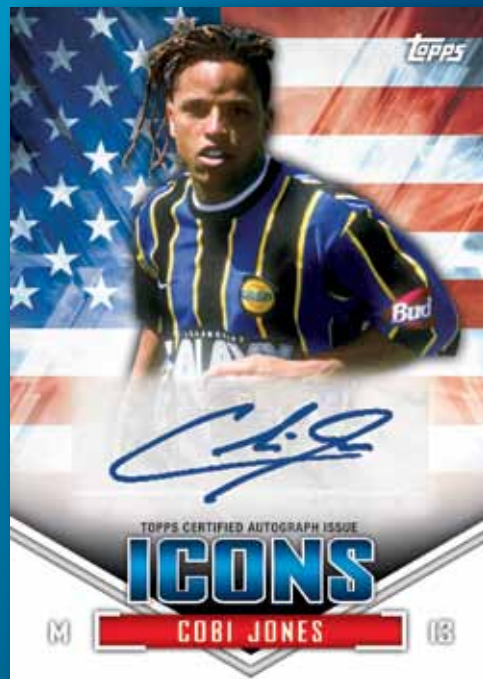

Maestro Autograph - Black Parallel

MLS MAESTROS AUTOGRAPHS

Top stars from around the league

Gold Parallel: #’d to 25.

Black Parallel: #’d to 10.

Red Parallel: #’d to 10. **HOBBY ONLY**

Brazilian Parallel: #’d to 5. **NEW!**

Gold Parallel: #'d to 25.

Black Parallel: #'d to 10.

Red Parallel: #'d to 10. **HOBBY ONLY**

Brazilian Parallel: #'d to 5. **NEW!**

Golazo Parallel: #'d 1/1. **HOBBY ONLY**

Icons Autographed Card

Icons Autographed Card