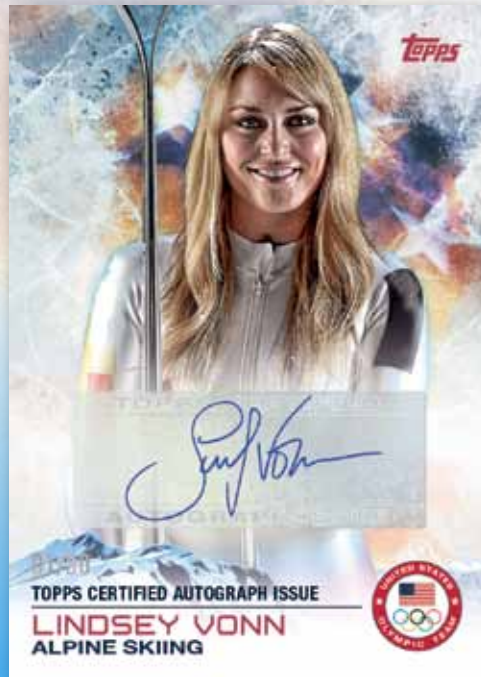

topps® PRESENTS 2014 U.S. OLYMPIC AND PARALYMPIC TEAM & HOPEFULS

Autographed Base Card