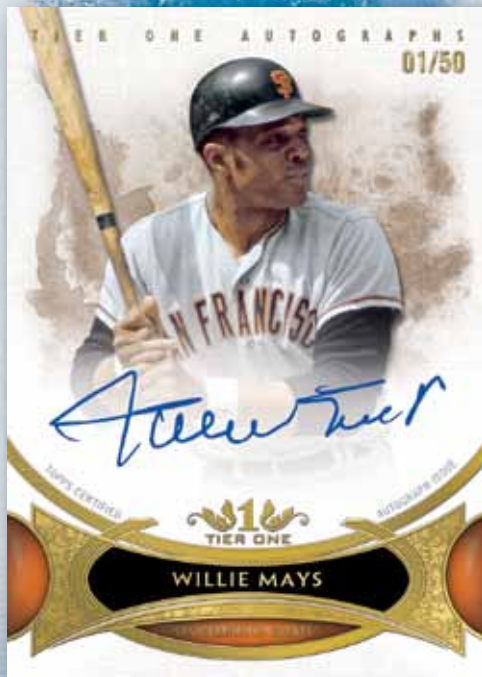

2014 TOPPS TIER ONE BASEBALL

1
TIER ONE

AUTOGRAPH CARDS

Tier One Autograph Card