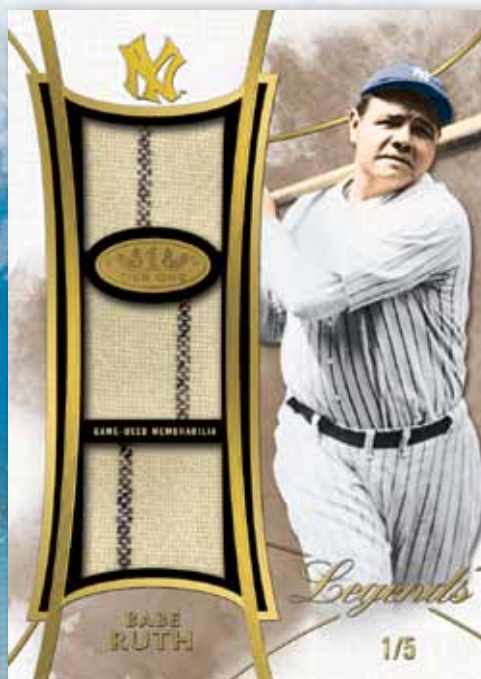

## AUTOGRAPHED RELIC CARDS

**Dual Autographed Tier One Relics** 25 pairings of two active and retired superstars, each with a game-used relic and a sticker autograph. Book card. **Numbered to 10.**

**Tier One Autographed Bat Knobs** 25 active and retired superstars with a bat knob embedded in the card with an on-card autograph. **Numbered 1/1.**

# 2014 TOPPS TIER ONE BASEBALL

1  
TIER ONE

RELIC CARDS

Tier One Autographed Bat Knobs

Tier One Legends Relics Card