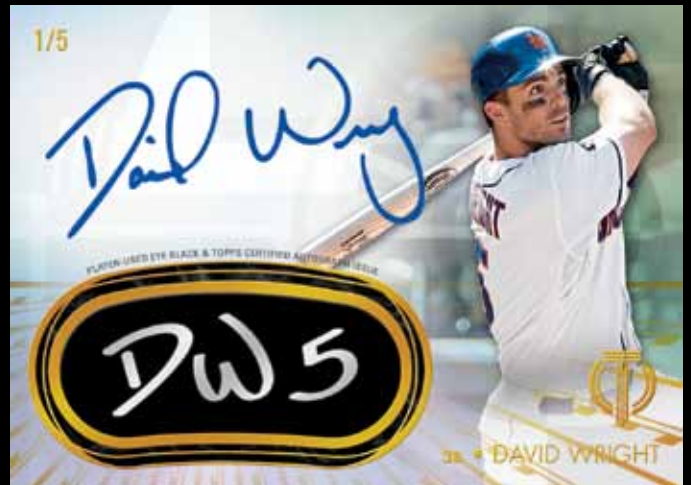

TOPPS

TRIBUTE

2014 TOPPS TRIBUTE BASEBALL

MAJOR LEAGUE BASEBALL®

Tribute has become a classic staple in the Topps portfolio. In 2014, we will pay Tribute to the current and retired stars in a variety of new ways. This release includes new features such as: Tribute Milestones, Tribute Titans, Tribute to the Throne, and Belt Buckles on the beautiful Topps Tribute technology.

EVERY BOX WILL INCLUDE
 4 autographed cards #’d to 99 or less
 2 Relic cards #’d to 99 or less

2014 TOPPS TRIBUTE BASEBALL

Tribute to the Pastime - Red Parallel

Tribute Traditions Autographed Card

Autographed Card - Red Parallel