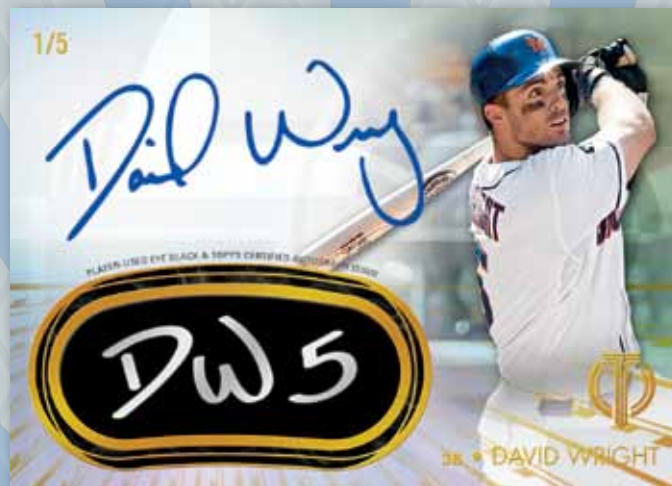

TRIBUTE TO THE PASTIME **NEW!**

Cards will be signed on-card and sequentially numbered to 99 or less.

- Blue Parallel numbered to 50.
- Sepia Parallel numbered to 35.
- Green Parallel numbered to 25.
- Gold Parallel numbered to 15.
- Red Parallel numbered to 5.
- Purple Parallel numbered 1/1.
- Printing Plates numbered 1/1.
- Onyx Parallel numbered 1/1.

2014 TOPPS TRIBUTE BASEBALL

Timeless Tribute Autographed Card

Eccentric Eye Black Autographed Card

AUTOGRAPHED CARDS

**Topps
TRIBUTE**

TRIBUTE TO THE STARS AUTOGRAPHED CARDS

Autographed cards of top retired and active stars. Cards will be sequentially numbered to 24.