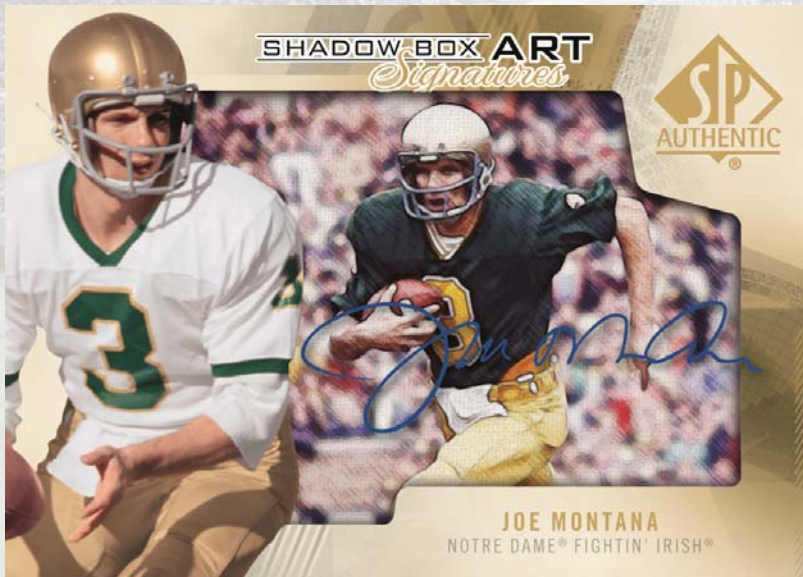

# 2013 SP Authentic Football

- **Regular Set:**

- Regular Cards (100)
- Rookie/Legend SP (50)
- Rookie Auto Patch (35)

- **Key Highlights:**

- Rookie Auto Patch (#'d to 650 or less)
- Rookie and Legendary Threads Auto Jersey (#'d to 275 or less)
- Shadow Box Art (1:110)
- Sign of the Times Dual, Triple and Quad Autographs (#'d to 25 or less)

# 2013 SP Authentic Football

- **Break Summary:**
  - Three (3) Autographs per box!
    - Includes at least one (1) Rookie Auto Patch card #’d to 650 or less!
  - **BONUS PACKS!** Get four (4) packs of SP Threads Football inside every case!
  - **NEW!** Two (2) Shadow Box Art cards per case!
  - Four (4) SP canvas regular card variations per box!

# 2013 SP Authentic Football

- NEW!! Look for Shadow Box Art cards with rare signature variations!