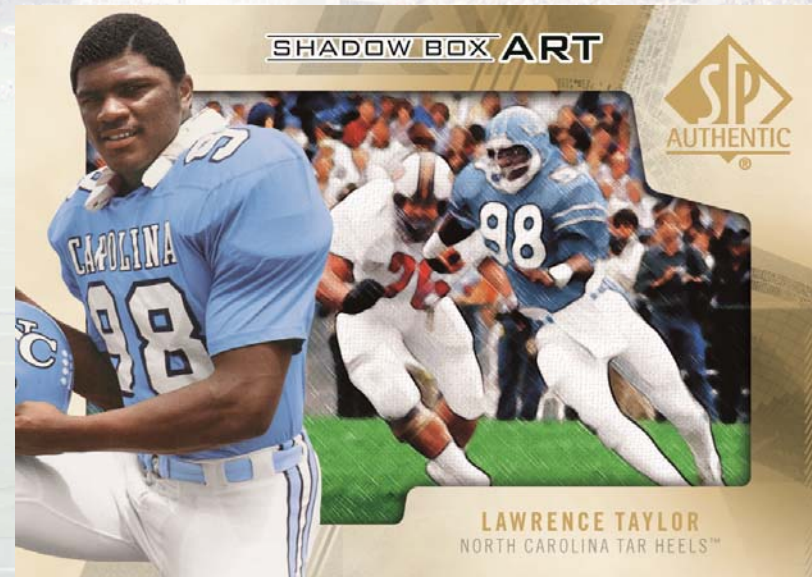

2013 SP Authentic Football

- NEW!! Look for Shadow Box Art cards with rare signature variations!