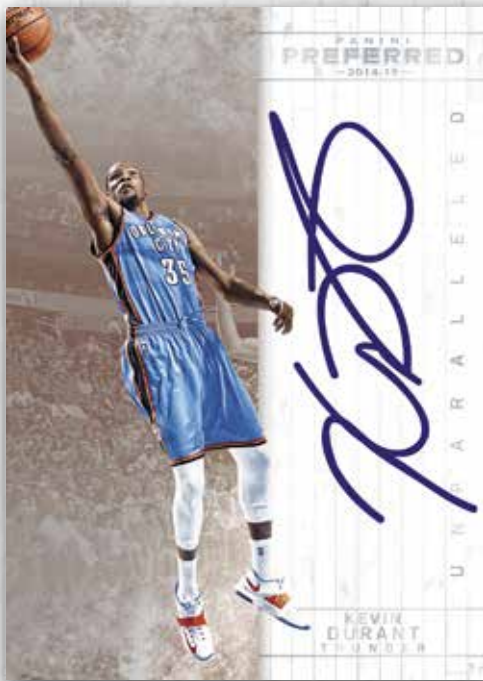

2015 NBA TRADING CARDS

PANINI
PREFERRED
— 2014-15 —

PANINI PREFERRED — 2014-15 —

UNPARALLELED

ROUNDBALL SIGNATURE DIECUTS

DYNAMIC DEBUT

CHECK OUT SOME OF THE ALL-NEW
AUTOGRAPH SETS PREMIERING IN
PREFERRED, INCLUDING ROUNDBALL
SIGNATURE DIE-CUTS, DYNAMIC
DEBUTS, AND UNPARALLELED!

2014 NBA FINALS: GAME 2 SUPER PRIME

STAT LINE MEMORABILIA FEATURES PHOTOGRAPHY AND STATISTICS FROM THE EXACT GAME THE JERSEY SWATCH WAS WORN!

RELIVE THE 2014 NBA FINALS WITH GAME-WORN JERSEYS FROM GAME 2 OF THE HEAT-SPURS SERIES. LOOK FOR THE NBA FINALS LOGO PATCH IN THE 1/1 SUPER PRIME PARALLEL!