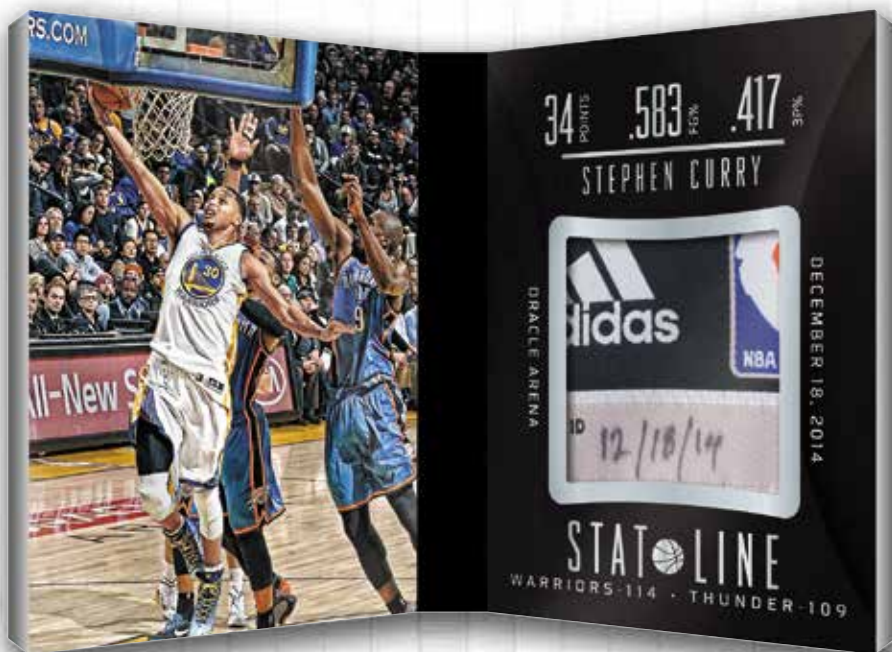

PANINI PREFERRED — 2014-15 —

CHAMPS

PLAYBOOK ROOKIE JUMBO

DISCOVER THE DEBUTS OF ALL-NEW BOOKLET CARDS, FEATURING VERTICAL AND ACETATE DIE-CUT PRESENTATIONS!

SWISH

PANINI

PANINI PREFERRED — 2014-15 —

STAT LINE MEMORABILIA TAG

2014 NBA FINALS: GAME 2 SUPER PRIME

STAT LINE MEMORABILIA FEATURES PHOTOGRAPHY AND STATISTICS FROM THE EXACT GAME THE JERSEY SWATCH WAS WORN!

RELIVE THE 2014 NBA FINALS WITH GAME-WORN JERSEYS FROM GAME 2 OF THE HEAT-SPURS SERIES. LOOK FOR THE NBA FINALS LOGO PATCH IN THE 1/1 SUPER PRIME PARALLEL!