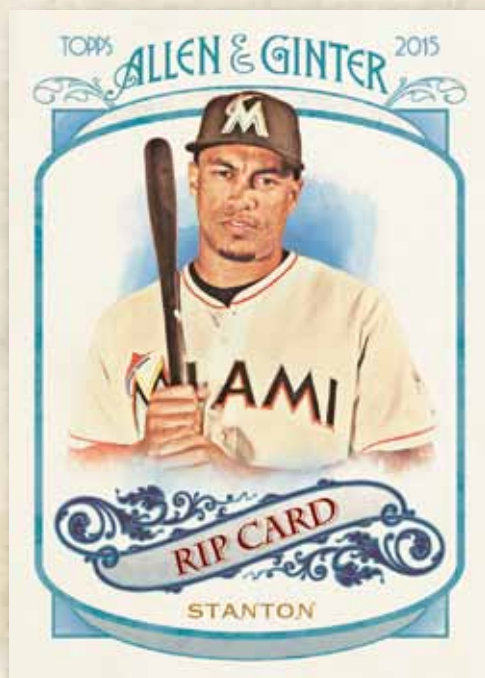

TOPPS ALLEN & GINTER 2015

Autographed Cards

Allen & Ginter Autographed Cards

Red Autographed Card

Allen & Ginter Autographs

Framed mini cards featuring **on-card** autographs from *MLB*[®] superstars, and over 30 other non-baseball athletes, champions, and personalities.

Cut Signatures

20 cards featuring certified cut signatures of political and historical figures. **Numbered 1 of 1.**

10TH ANNIVERSARY ISSUE

TOPPS ALLEN & GINTER 2015 Rip Cards HOBBY ONLY

100 CARDS FEATURING MLB® STARS, SEQUENTIALLY NUMBERED AND HOBBY ONLY.
KEEP IT OR RIP IT? THE CHOICE IS YOURS. IF YOU RIP IT,
INSIDE YOU'LL FIND ONE OF THE FOLLOWING: