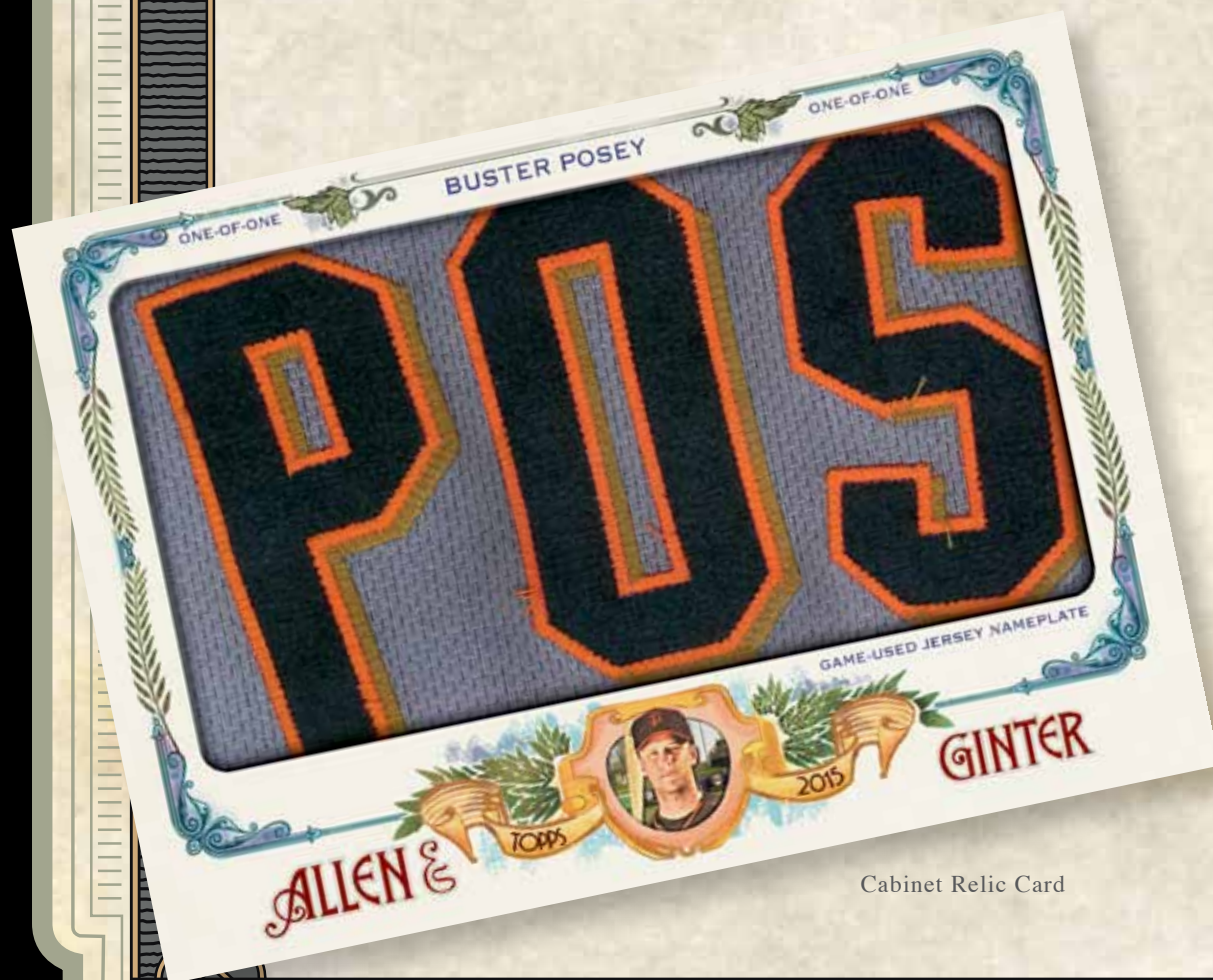

TOPPS ALLEN & GINTER

2015

Box Loaders

HOBBY ONLY

Cabinet Relic Card

**Pride of the People Cabinet
Box Loaders** Cabinet-sized cards
featuring monuments from around
the world.

**Over-sized Reprints Cabinet
Box Loaders** Cabinet-sized cards
featuring reprints of 10 superstars'
base cards.

Cabinet Relics 10 cabinet-sized box
loaders featuring relics you can't find
anywhere else – full jersey pieces
featuring player's names or numbers.
Numbered 1 of 1.

Cabinet Book Relics 10 more cabinet-
sized box loaders featuring relics you
can't find anywhere else – full jersey
pieces featuring player's names or
numbers – and this time they're books,
featuring two full relics!
Numbered 1 of 1.