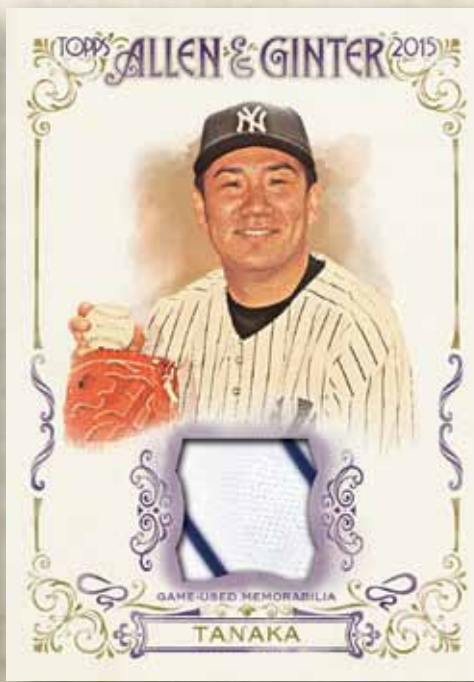

Full Size Relic A Card

Allen & Ginter Relics

Once again, Allen & Ginter will feature three different relic card designs! One will be a framed mini card featuring relics from over 40 *MLB*® superstars. Two other designs will feature full-sized relics from more *MLB*® stars, as well as the other Champions and Personalities. No box will contain two of the same relic design.