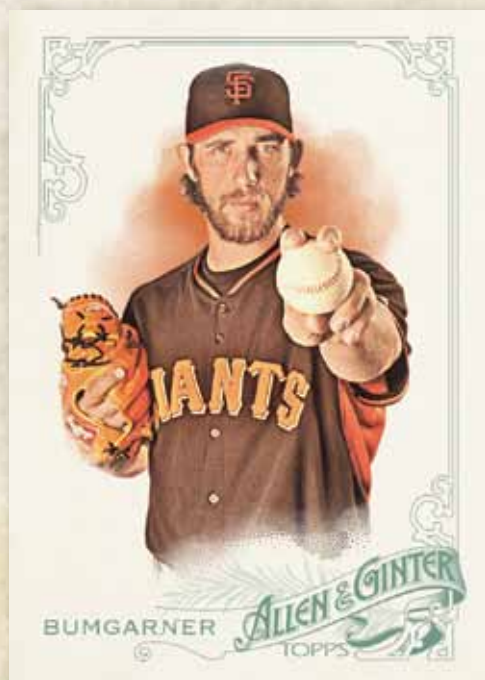

TOPPS ALLEN & GINTER 2015 Base Cards

350 VETERANS, ROOKIES, PUBLIC FIGURES, AND NON-BASEBALL CHAMPIONS.
THE LAST 50 CARD NUMBERS ARE SHORT-PRINTED AND INSERTED 1:2 PACKS.

Base Cards

MINI PARALLEL CARDS (350)

- **Mini Parallel** – A miniature version of the base cards.
- **Allen & Ginter Back** – Featuring an Allen & Ginter logo back.
- **Allen & Ginter Black-Bordered**
- **Allen & Ginter No Number** – Limited to 50.
- **Allen & Ginter Flag Back** – Featuring a specially created Allen & Ginter flag parallel back and hand-numbered to 25.
- **Allen & Ginter Wood** – Hand-numbered 1 of 1. **HOBBY ONLY**
- **Printing Plates** – Featuring all four plates used to print every mini parallel and mini exclusive card. Framed and numbered 1 of 1. **HOBBY ONLY**
- **Mini Parallel Pack** An exclusive mini pack featuring 5 red mini parallel cards of the base set. **1 Per Hobby Case.**