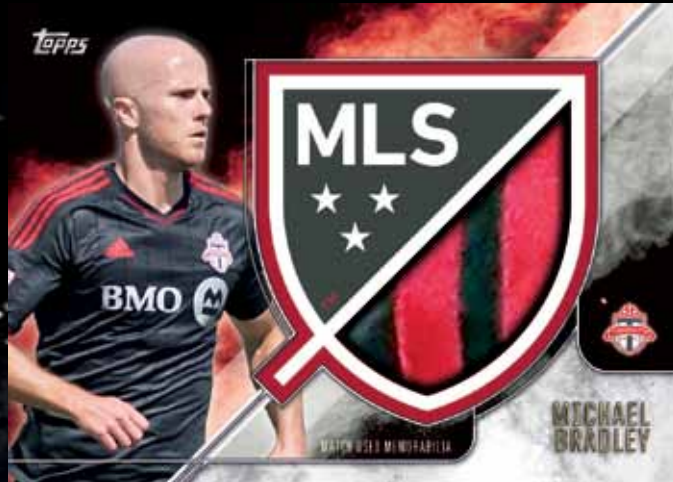

2015

TOPPS APEX SOCCER

Crest Jumbo Relic Card

RELIC CARDS

CREST JUMBO RELIC HOBBY ONLY

Available EXCLUSIVELY in hobby boxes, the Crest Jumbo Relics will feature a jumbo relic swatch shaped in the form of the new MLS league crest. Sequentially #'d.

1 PER HOBBY BOX

- **Gold Parallel:** sequentially #'d.
- **Orange Parallel:** sequentially #'d to 25.
- **Red PATCH Parallel:** featuring a multi-colored match-worn jersey patch piece. Sequentially #'d to 5.
- **Black ADIDAS Parallel:** featuring the Adidas logo from a match-worn jersey. #'d 1/1.
- **Printing Plates:** featuring a prime match-worn jersey patch piece. #'d 1/1.

DUAL RELICS

Featuring thematically-paired subjects from across Major League Soccer with jumbo match-worn jersey pieces. Sequentially #'d.

- **Red Parallel:** sequentially #'d to 5.
- **Black Parallel:** #'d 1/1.
- **Printing Plates:** #'d 1/1.