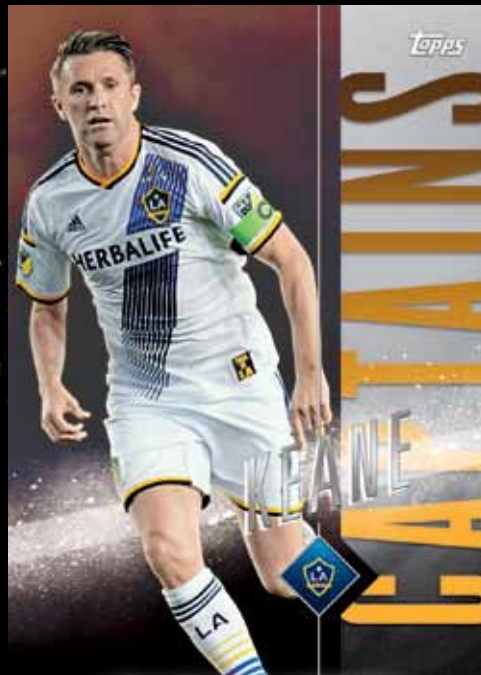

2015

TOPPS APEX SOCCER

Captains Insert Card

INSERT CARDS

CAPTAINS

Featuring team captains of Major League Soccer whose leadership and perseverance distinguish themselves from others.

ALLIANCES

Highlighting the most successful player pairings in the league that elevate their teams to greater heights.

BASE CARD SHORT PRINTS

Showcasing players who are not included in the 100-card base set. Limited.

Parallels for the Captains and Alliances insert cards will include, but are not limited to the following:

- **Gold Parallel:** sequentially #'d.
- **Orange Parallel:** sequentially #'d. **HOBBY ONLY**
- **Red Parallel:** sequentially #'d to 5.
- **Black Parallel:** #'d 1/1.
- **Printing Plates:** #'d 1/1.