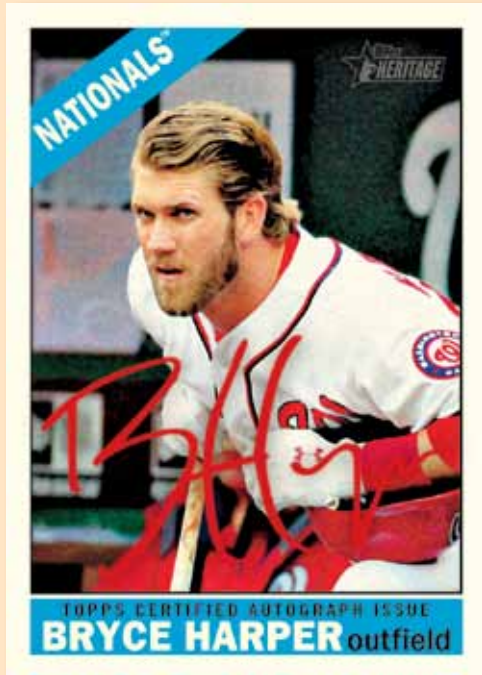

2015

MAJOR LEAGUE BASEBALL®

HOBBY

TOPPS®

HERITAGE BASEBALL

IN
STORES
MARCH
2015

Relive the year **1966** in the upcoming 2015 Topps Heritage Baseball, featuring current and past **MLB®** stars in the classic design. In addition to the returning Real One Autographs and Clubhouse Collection Relics, this year's edition features vintage buybacks and all-new Baseball Punchboard Box Loader cards that celebrate **1966**.

EVERY BOX WILL INCLUDE:

1 AUTOGRAPHED OR RELIC CARD

2015

MAJOR LEAGUE BASEBALL®

TOPPS®

HERITAGE BASEBALL

AUTOGRAPHED CARDS

REAL ONE AUTOGRAPHS – Retired and active players.

Real One Special Edition – Signed in Red ink. Hand-numbered to 66.

REAL ONE DUAL AUTOGRAPHS

Hand-Numbered to 25. **HOBBY ONLY!**

REAL ONE TRIPLE AUTOGRAPHS

Hand-Numbered to 5. **HOBBY ONLY!**

Real One Autographed
Special Edition Card