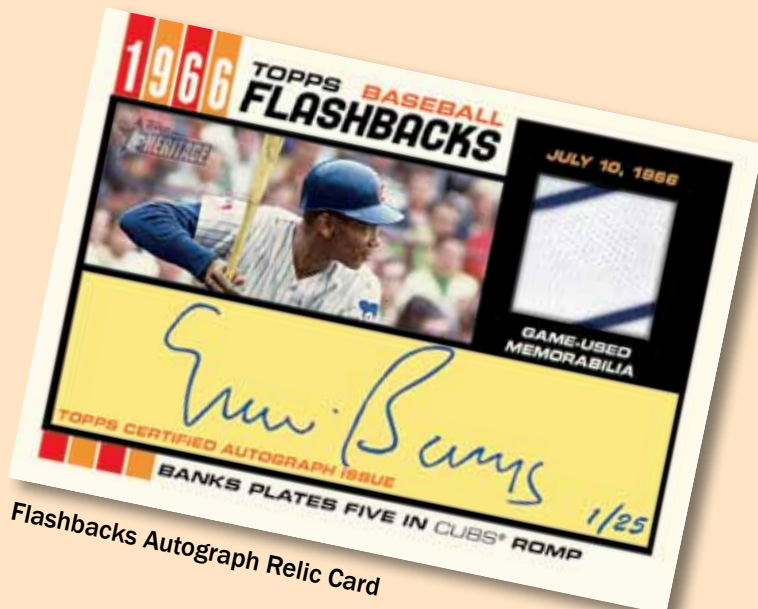

Hand-Numbered to 25.

CLUBHOUSE COLLECTION DUAL AUTOGRAPH RELICS

Hand-Numbered to 10. **HOBBY ONLY**

FLASHBACKS AUTOGRAPH RELICS

Hand-Numbered to 25.

1966 CUT SIGNATURES – #’d 1/1.

Clubhouse Collection Autograph Relic Card