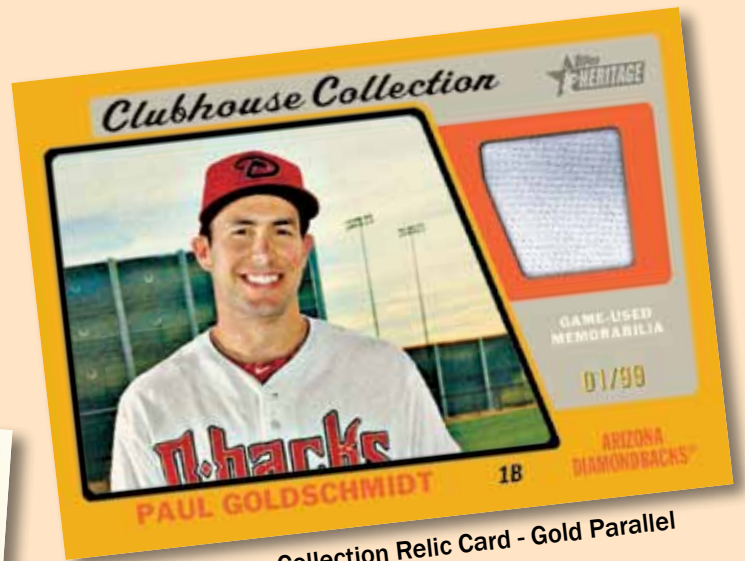

2015

MAJOR LEAGUE BASEBALL®

TOPPS®

HERITAGE BASEBALL

RELIC CARDS

CLUBHOUSE COLLECTION – Single uniform and bat relic cards of active stars.
Clubhouse Collection Gold Parallel #d to 99.

CLUBHOUSE COLLECTION DUAL RELICS – Dual uniform and bat relic cards featuring top current and past *MLB*® stars. Hand-numbered to 66.

CLUBHOUSE COLLECTION TRIPLE RELIC
Hand-numbered to 25. **NEW!**

CLUBHOUSE COLLECTION QUAD RELIC
Hand-numbered to 10. **NEW!**

Clubhouse Collection Relic Card - Gold Parallel