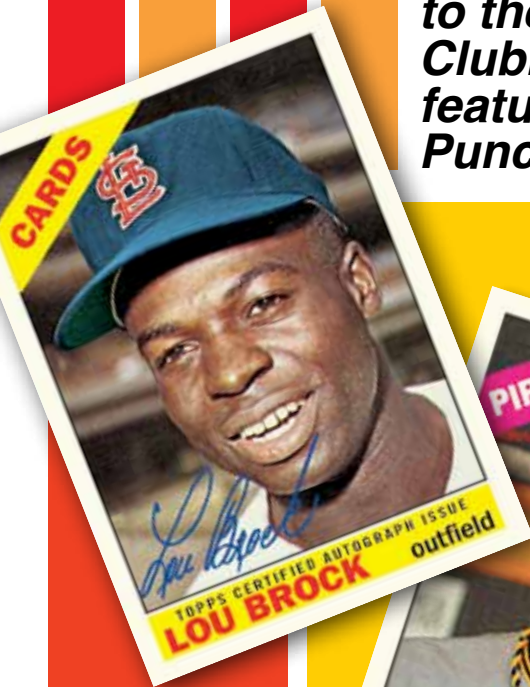

2015

MAJOR LEAGUE BASEBALL®

HOBBY

TOPPS®

HERITAGE BASEBALL

IN
STORES
MARCH
2015

Relive the year **1966** in the upcoming 2015 Topps Heritage Baseball, featuring current and past **MLB®** stars in the classic design. In addition to the returning Real One Autographs and Clubhouse Collection Relics, this year's edition features vintage buybacks and all-new Baseball Punchboard Box Loader cards that celebrate **1966**.

EVERY BOX WILL INCLUDE:

1 AUTOGRAPHED OR RELIC CARD

2015

MAJOR LEAGUE BASEBALL®

TOPPS®

HERITAGE BASEBALL

AUTOGRAPHED CARDS

REAL ONE AUTOGRAPHS – Retired and active players.