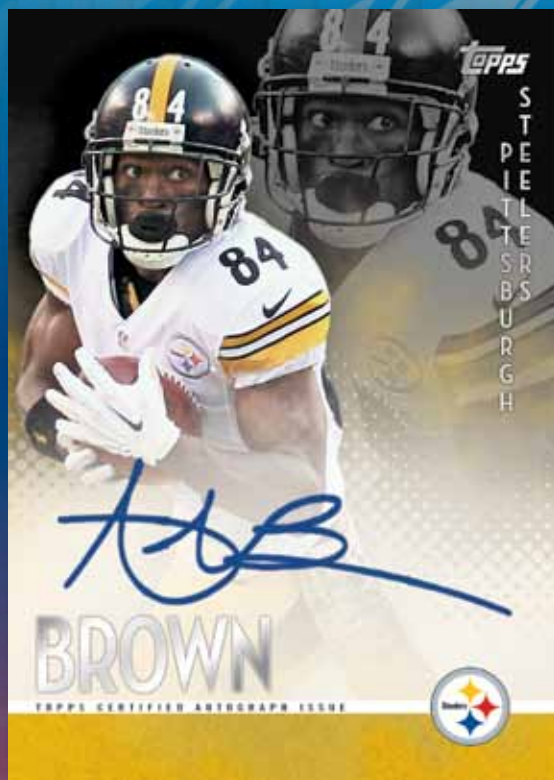

Bright Horizons™ Autograph Card - Black Galactic Parallel

AUTOGRAPHED CARDS

- **HIGH TEK™ AUTOGRAPHS:** Showcasing ON-CARD autographs of the NFL's top veterans, rookies and Hall of Famers with action photography on acetate technology.
 - Tidal Diffractor Parallel: sequentially #'d.
 - Gold Diffractor Parallel: sequentially #'d.
 - Clouds Diffractor Parallel: sequentially #'d to 25.
 - Red Orbit Diffractor Parallel: sequentially #'d to 5.
 - Black Galactic Diffractor Parallel: #'d 1/1.
 - Printing Proofs: #'d 1/1.
- **BRIGHT HORIZONS™ AUTOGRAPHS:** Showcasing ON-CARD autographs of the NFL's top young veterans and rookies on a horizontal design and acetate technology.
 - Red Orbit Diffractor Parallel: sequentially #'d to 5.
 - Black Galactic Diffractor Parallel: #'d 1/1.

TOPPS®

2015

HIGH-TEK™
FOOTBALL

Low-Tek Diffractor Autograph Card

AUTOGRAPHED CARDS

- **DramaTEK PERFORMERS™ AUTOGRAPHS:** A recreate of the 2000 Topps TEK® DramaTEK Performers™ insert component. Subjects will be the biggest superstars in the game today.
 - Red Orbit Diffractor Parallel: sequentially #’d to 5.
 - Black Galactic Diffractor Parallel: #’d 1/1.
- **LOW-TEK DIFFRACTOR AUTOGRAPHS:** Showcasing ON-CARD autographs of the NFL’s top veterans. Sequentially numbered to 25.