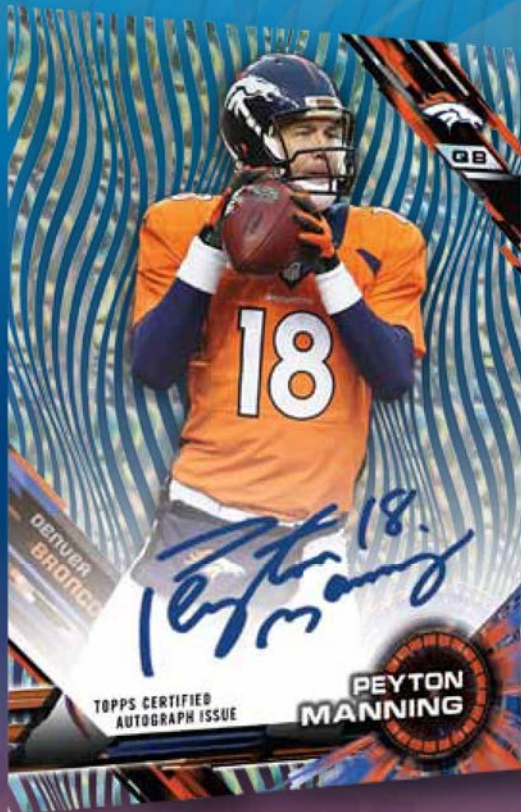

TOPPS®

2015

HIGH TEK™ FOOTBALL

High Tek™ Autograph Card - Clouds
Diffractor Parallel