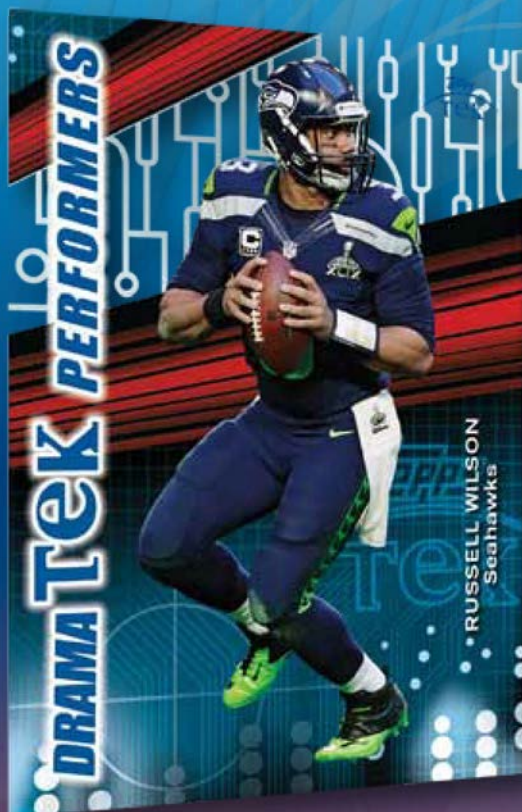

TOPPS®

2015

HIGH-TEK™ FOOTBALL

DramaTek Performer™ Card