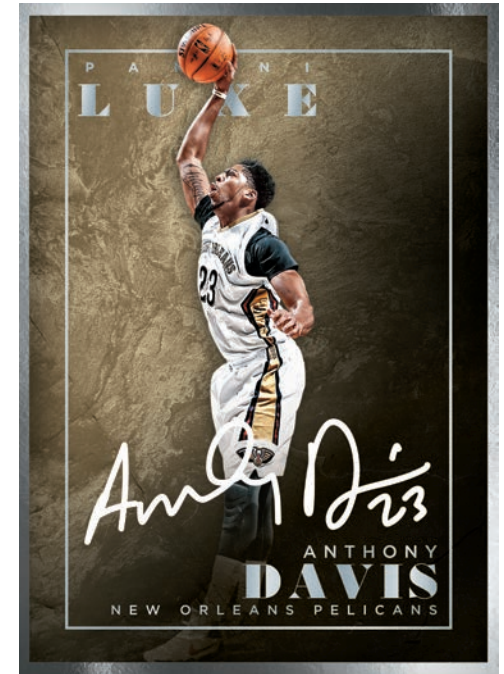

LUXE AUTOGRAPHS RUBY

LUXE AUTOGRAPHS SAPPHIRE

LUXE AUTOGRAPHS GOLD

New this year: Each parallel has a distinct color metal frame!  
Every box of Luxe Basketball delivers at least one metal-framed  
autograph! Look for the 1-of-1 Black parallel!

**DELUXE**

**DELUXE**

**DELUXE**

New to Luxe this year is the limited DeLuxe autograph insert! DeLuxe features a robust autograph checklist with rookies and veterans and is sequentially numbered to 25!

**MEMORABILIA PRIME**

**ROOKIE JERSEYS PRIME**

**RED MEMORABILIA DIE-CUTS**

Every box of Luxe delivers four autograph or memorabilia cards on average. Look for the redesigned Red Memorabilia Die-Cuts and Rookie Jerseys inserts!