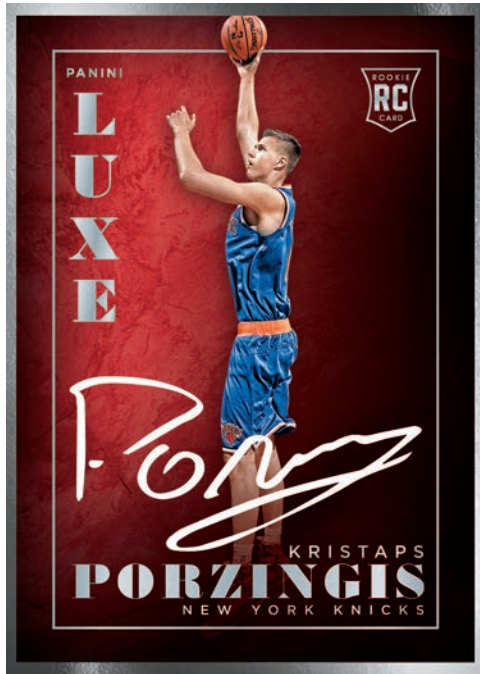

LUXE AUTOGRAPHS RUBY

LUXE AUTOGRAPHS SAPPHIRE

LUXE AUTOGRAPHS GOLD

New this year: Each parallel has a distinct color metal frame!  
Every box of Luxe Basketball delivers at least one metal-framed  
autograph! Look for the 1-of-1 Black parallel!

**DELUXE**

**DELUXE**

**DELUXE**

New to Luxe this year is the limited DeLuxe autograph insert! DeLuxe features a robust autograph checklist with rookies and veterans and is sequentially numbered to 25!

**MEMORABILIA PRIME**

**ROOKIE JERSEYS PRIME**

**RED MEMORABILIA DIE-CUTS**

Every box of Luxe delivers four autograph or memorabilia cards on average. Look for the redesigned Red Memorabilia Die-Cuts and Rookie Jerseys inserts!