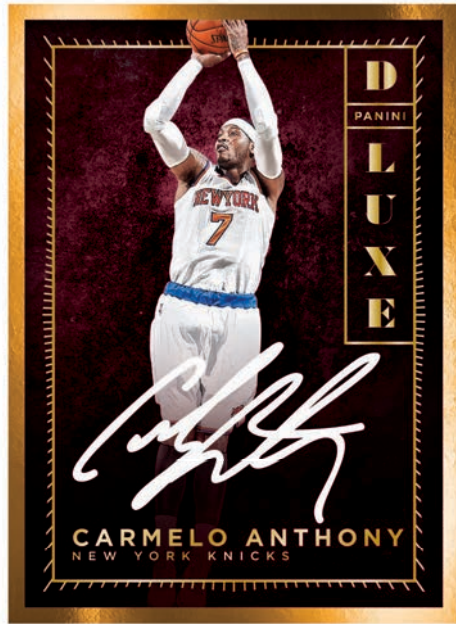

LUXE AUTOGRAPHS RUBY

LUXE AUTOGRAPHS SAPPHIRE

LUXE AUTOGRAPHS GOLD

New this year: Each parallel has a distinct color metal frame!  
Every box of Luxe Basketball delivers at least one metal-framed  
autograph! Look for the 1-of-1 Black parallel!

**DELUXE**

**DELUXE**

**DELUXE**

New to Luxe this year is the limited DeLuxe autograph insert! DeLuxe features a robust autograph checklist with rookies and veterans and is sequentially numbered to 25!

**MEMORABILIA PRIME**

**ROOKIE JERSEYS PRIME**

**RED MEMORABILIA DIE-CUTS**

Every box of Luxe delivers four autograph or memorabilia cards on average. Look for the redesigned Red Memorabilia Die-Cuts and Rookie Jerseys inserts!