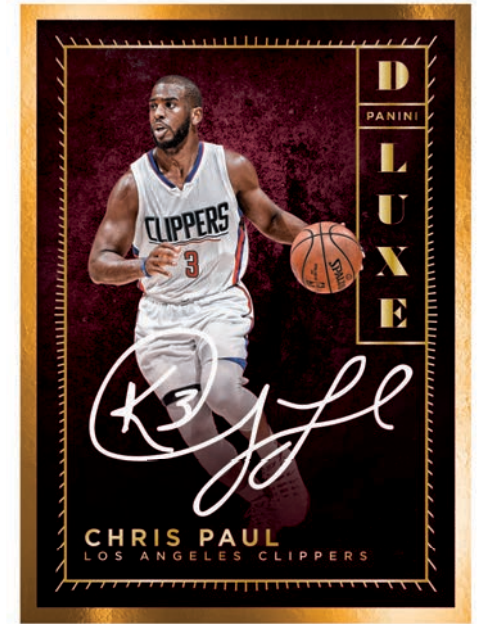

LUXE AUTOGRAPHS RUBY

LUXE AUTOGRAPHS SAPPHIRE

LUXE AUTOGRAPHS GOLD

New this year: Each parallel has a distinct color metal frame!  
Every box of Luxe Basketball delivers at least one metal-framed  
autograph! Look for the 1-of-1 Black parallel!

**DELUXE**

**DELUXE**

**DELUXE**

New to Luxe this year is the limited DeLuxe autograph insert! DeLuxe features a robust autograph checklist with rookies and veterans and is sequentially numbered to 25!

**MEMORABILIA PRIME**

**ROOKIE JERSEYS PRIME**

**RED MEMORABILIA DIE-CUTS**

Every box of Luxe delivers four autograph or memorabilia cards on average. Look for the redesigned Red Memorabilia Die-Cuts and Rookie Jerseys inserts!