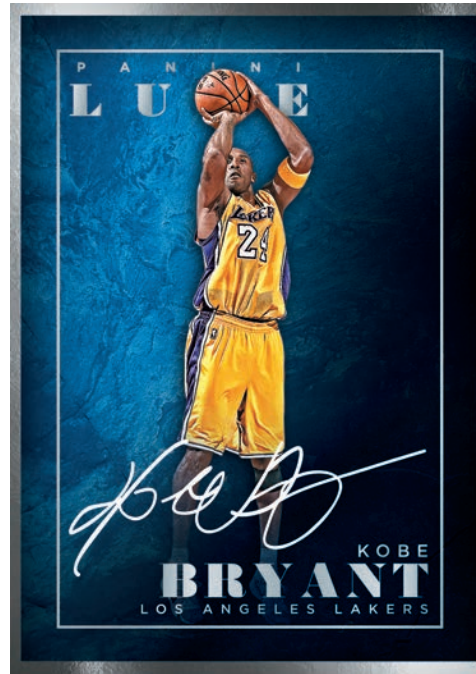

LUXE AUTOGRAPHS RUBY

LUXE AUTOGRAPHS SAPPHIRE

LUXE AUTOGRAPHS GOLD

New this year: Each parallel has a distinct color metal frame!  
Every box of Luxe Basketball delivers at least one metal-framed  
autograph! Look for the 1-of-1 Black parallel!

**DELUXE**

**DELUXE**

**DELUXE**

New to Luxe this year is the limited DeLuxe autograph insert! DeLuxe features a robust autograph checklist with rookies and veterans and is sequentially numbered to 25!

**MEMORABILIA PRIME**

**ROOKIE JERSEYS PRIME**

**RED MEMORABILIA DIE-CUTS**

Every box of Luxe delivers four autograph or memorabilia cards on average. Look for the redesigned Red Memorabilia Die-Cuts and Rookie Jerseys inserts!