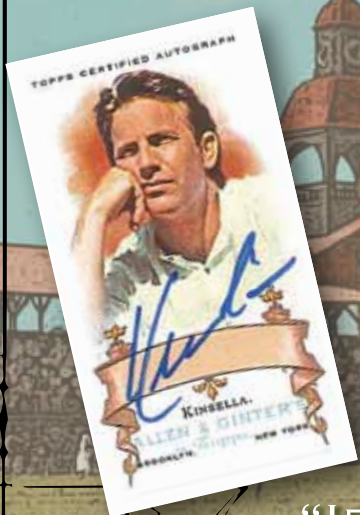

MAJOR LEAGUE BASEBALL™

TOPPS ALLEN & GINTER

TRADING CARDS

2016

WORLD'S CHAMPIONS

THE AWARD WINNING BRAND THAT CELEBRATES THE BEST OF THE BEST, ON THE FIELD AND OFF THE FIELD, RETURNS FOR ITS 11TH SEASON!

LOOK FOR A COMBINATION OF ANY OF THESE 3 HITS IN EVERY BOX...AUTOGRAPHS, RELICS, ORIGINALS, BOOK CARDS, CUT SIGNATURES, RIP CARDS AND NEW THIS YEAR... ANCIENT ROME RELICS FEATURING REAL ROMAN COINS!