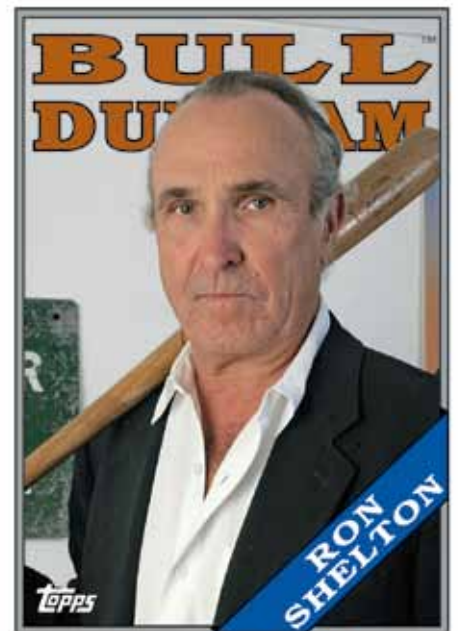

Bull Durham Insert Cards

BULL DURHAM INSERT / AUTOGRAPH CARDS