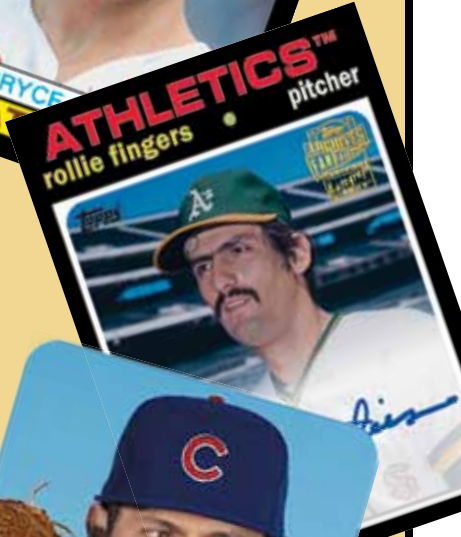

Don't miss out on the brand that has delighted card collectors with classic Topps designs, Fan Favorite autographs and pop-culture tie-ins!

Look for 2016 Topps Archives Baseball in June 2016!

Solicitation subject to change Final odds/players subject to actual production runs.