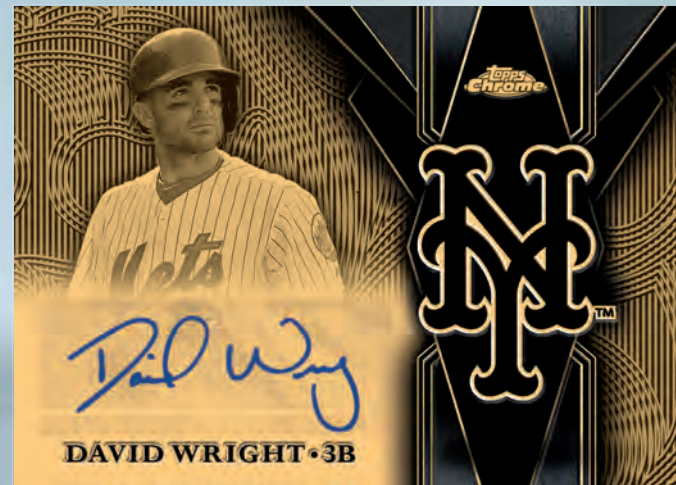

In addition to highly coveted rookie cards, 2016 Topps Chrome Baseball will offer new insert content including a chrome First Pitch set, low-numbered veteran autographs and a complete rainbow of colored refractors.

# Topps Chrome™ BASEBALL

ROOKIE AUTOGRAPH CARDS

Rookie Autograph Card

Rookie Autograph Card - Gold Refractor Parallel

The Topps Chrome autographed rookie card is often viewed as the most sought-after rookie card in the industry. Along with its base chrome version, 2016 will also feature the following parallels:

# Topps Chrome™ BASEBALL

ADDITIONAL AUTOGRAPH CONTENT

MLB® Debut Autograph Card

Team Logo Autograph Card