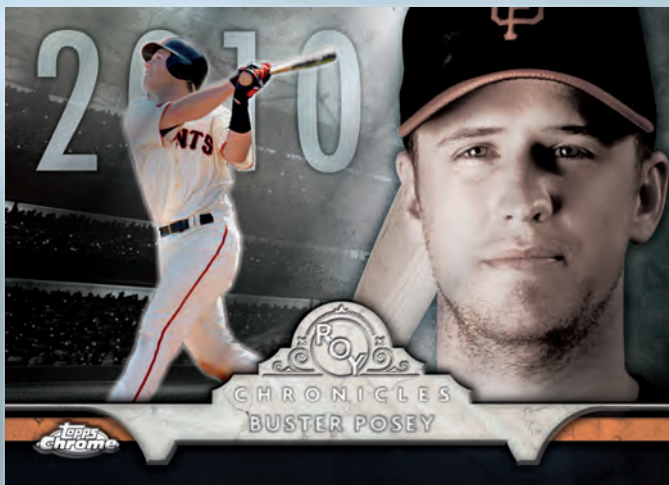

Topps Chrome™ BASEBALL

NEW CASE HIT FOR 2016

ROY Chronicles Insert Card