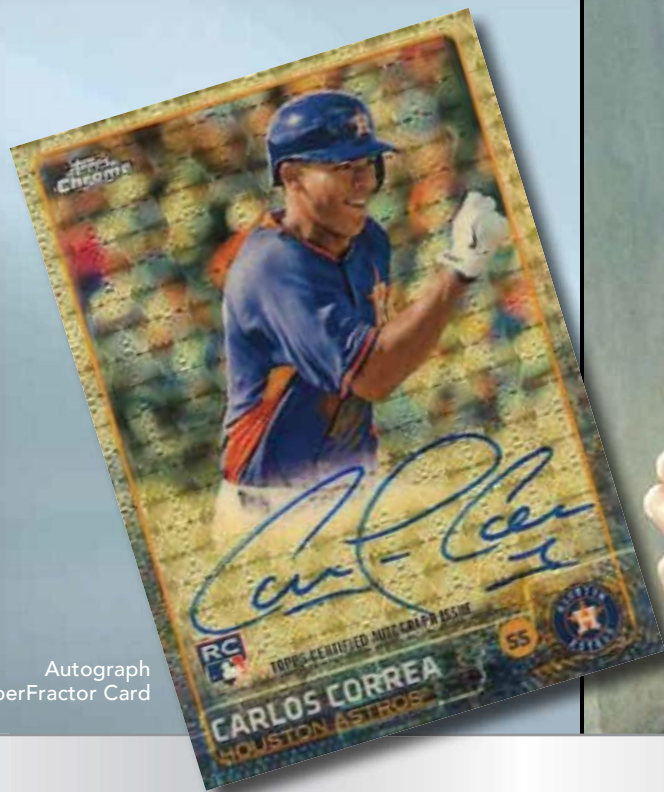

Topps Chrome™

BASEBALL

CARLOS CORREA ROOKIE AUTOGRAPH CARDS

Autograph
SuperFactor Card