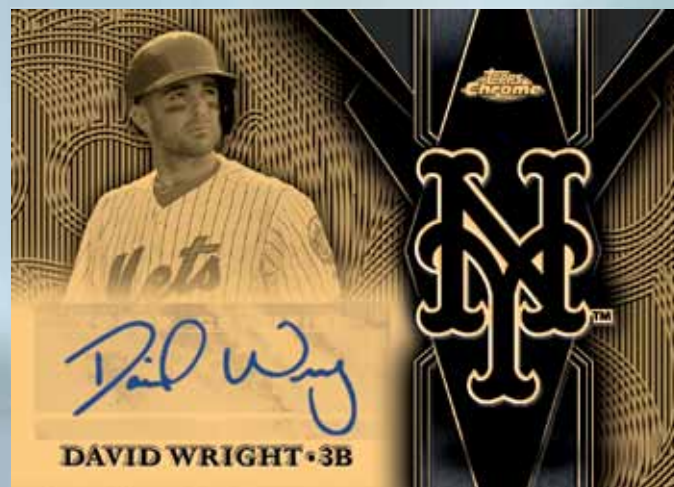

In addition to highly coveted rookie cards, 2016 Topps Chrome Baseball will offer new insert content including a chrome First Pitch set, low-numbered veteran autographs and a complete rainbow of colored refractors.

# Topps Chrome™ BASEBALL

ROOKIE AUTOGRAPH CARDS

Rookie Autograph Card

Rookie Autograph Card - Gold Refractor Parallel

The Topps Chrome autographed rookie card is often viewed as the most sought-after rookie card in the industry. Along with its base chrome version, 2016 will also feature the following parallels:

# Topps Chrome™ BASEBALL

ADDITIONAL AUTOGRAPH CONTENT

MLB® Debut Autograph Card

Team Logo Autograph Card