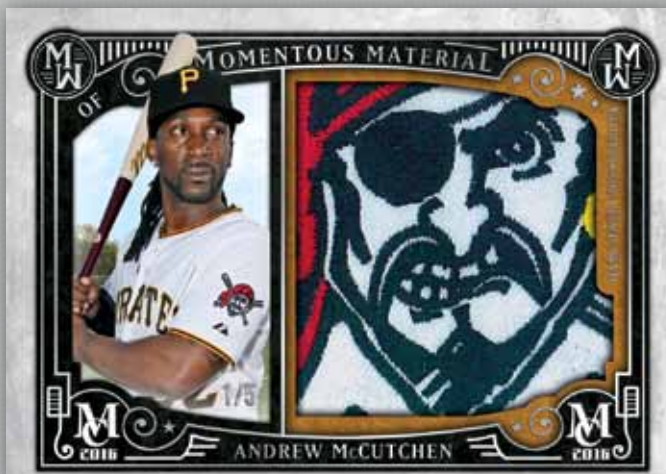

Jumbo Lumber Bat Nameplate Relics

Over 75 cards that display the nameplate from a game-used bat.
Numbered 1 of 1.

Meaningful Material Prime Relic Card

BASEBALL

PRIME RELICS - 1 PER BOX (CONT.)

Meaningful Material Dual Prime Relics Book Cards

Momentous Material Jumbo Patch Autographs

Up to 100 of the most collectible players of MLB® featured on a card that contains a jumbo relic and an autograph.
Sequentially numbered to 10.

Gold Parallel **sequentially numbered to 5.**

Emerald Parallel **numbered 1 of 1.**

Meaningful Material Dual Prime Relics

Momentous
Material Jumbo
Patch Relics

BASEBALL

QUAD RELICS - 1 PER BOX

Single-Player Primary Pieces Quad Relics

Over 50 players featuring 4 pieces of game-used memorabilia.
Sequentially numbered to 99.