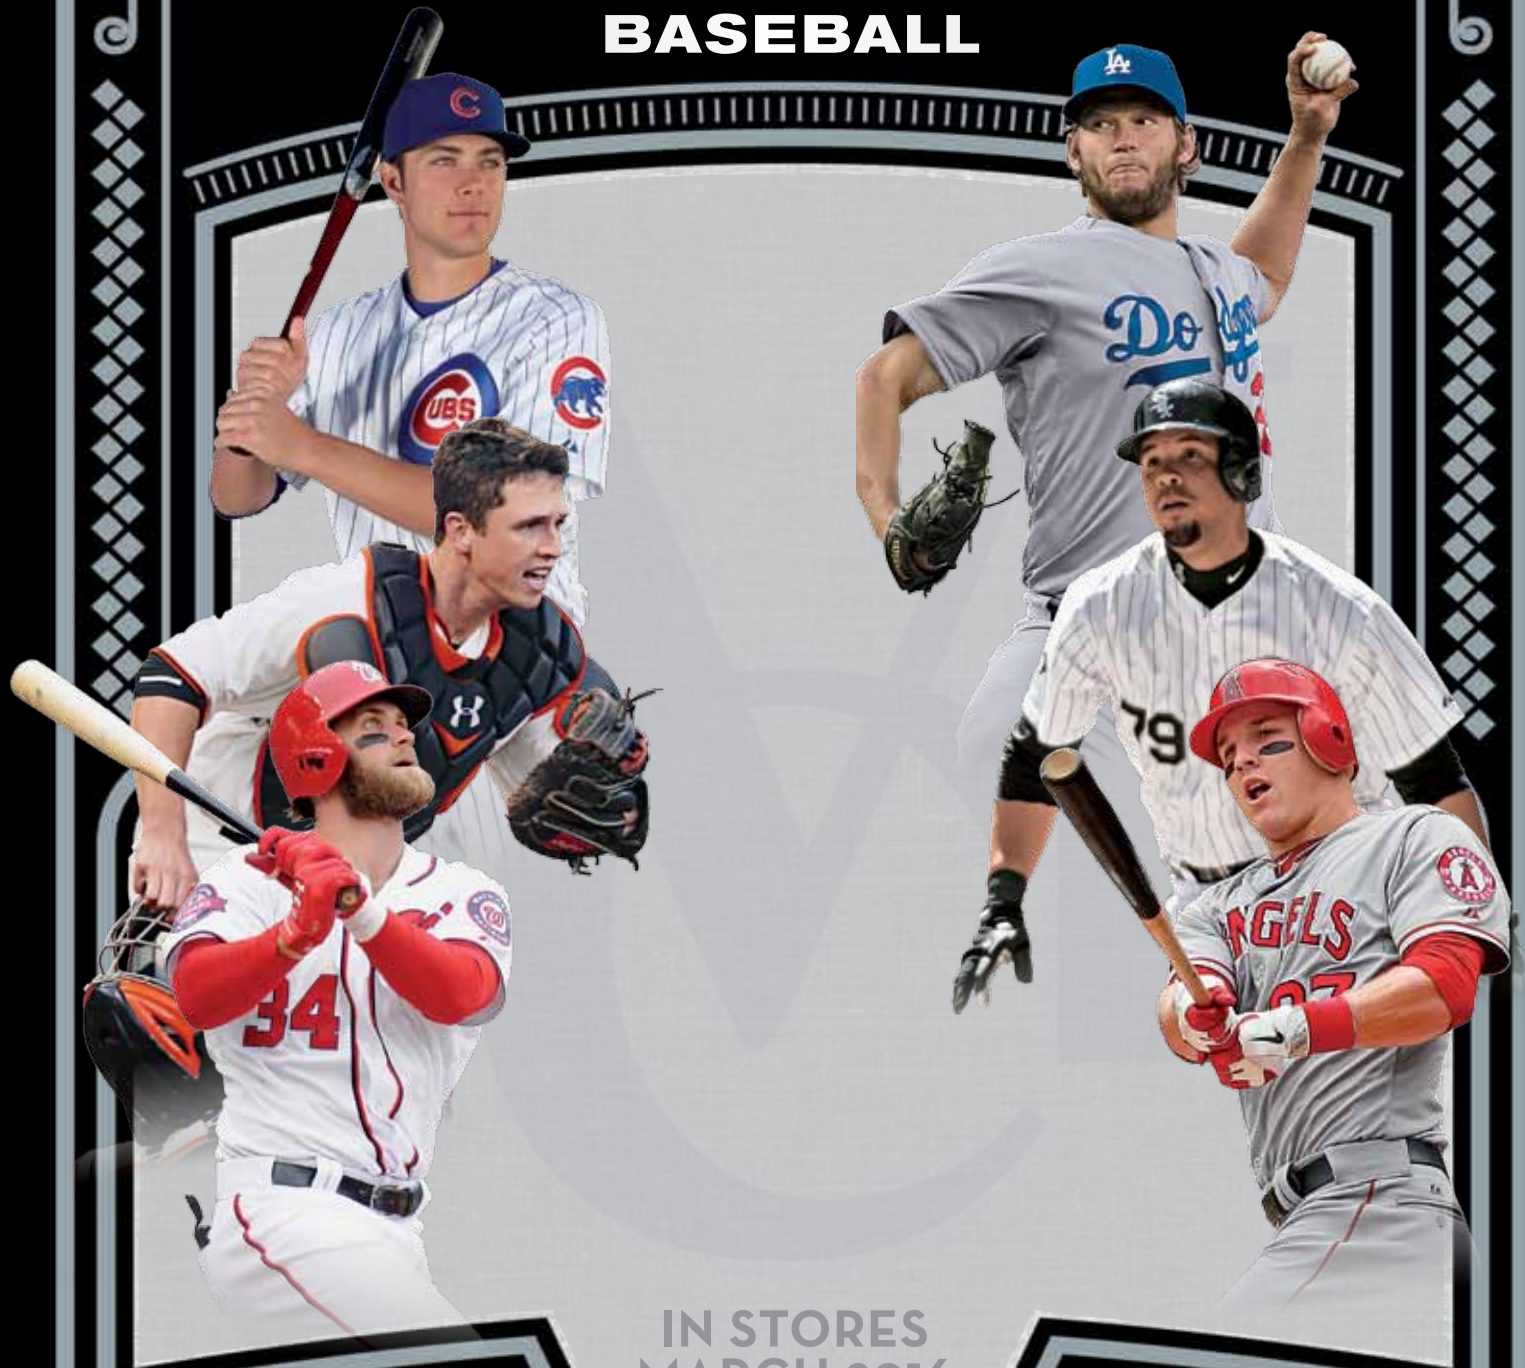

2016 MAJOR LEAGUE BASEBALL®

TOPPS MUSEUM COLLECTION BASEBALL

IN STORES
MARCH 2016

ONE HIT PER PACK!

Every box contains 1 on-card Autograph,
1 Autograph Relic card, 1 Quad Relic card and 1 Prime Relic card!

Every case includes 1 Autographed Jumbo Relic card and
1 Framed Museum Collection on-card Autograph!

TOPPS

MUSEUM COLLECTION

2016

BASEBALL

BASE CARDS

100 of the most collectible stars of the game – including rookies, veterans and retired players.