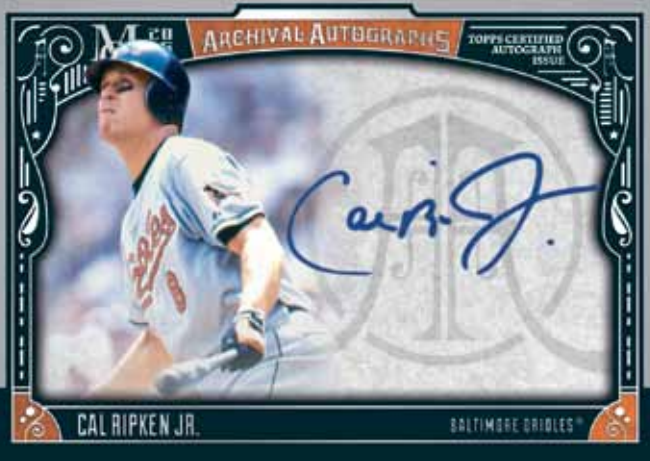

Archival Autograph Cards