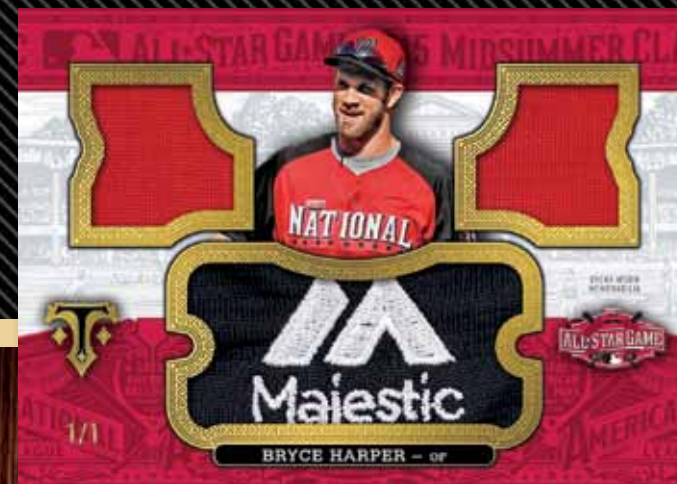

Triple Threads All-Star Majestic Logo Patch Card

TRIPLE THREADS ALL-STAR PATCHES – All-Star player cards with 3 patch pieces from their *MLB® All-Star Game®* uniform on every card. Base version seq #d to 9.

- Ruby Parallel – #d to 1

TRIPLE THREADS ALL-STAR JUMBO ASG PATCHES – All-Star players showcased on 3-panel book cards. Each book will feature 1 player with 3 relics, which include jumbo swatches and 1 jumbo ASG logo patch. #d 1 of 1.

TRIPLE THREADS ALL-STAR JUMBO SLEEVE TEAM PATCHES – All-Star players showcased on book cards. Each book will feature 1 player with 3 relics, which include 2 patches and 1 jumbo All-Star sleeve team patch. #d 1 of 1.

TRIPLE THREADS ALL-STAR MAJESTIC LOGO PATCH – All-Star subjects, each card will feature 1 player with 3 relics, which include 2 swatches and 1 All-Star Majestic Logo patch. #d 1 of 1.

TRIPLE THREADS ALL-STAR LAUNDRY TAG – All-Star players showcased on book cards. Each book will feature 1 player with 3 relics, which include 2 patches and 1 All-Star laundry tag. Seq #d 1 of 1.

ALL-STAR RELICS