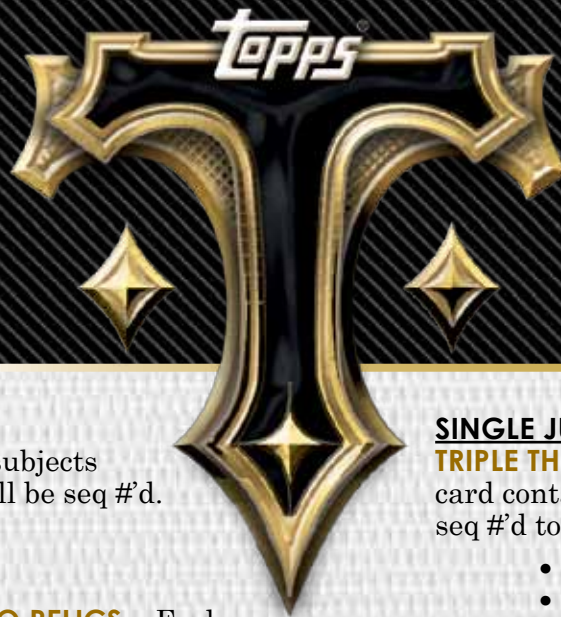

2016 TRIPLE THREADS BASEBALL

AUTOGRAPHS

AUTOGRAPHED ROOKIE CARDS – Select subjects will have ON-CARD autographs. Cards will be seq #’d.

AUTOGRAPHED SINGLE JUMBO RELICS

TRIPLE THREADS UNITY AUTOGRAPH JUMBO RELICS – Each card highlights an autograph and a jumbo relic swatch. Base version seq #’d to 99.

- Silver Parallel – #’d to 27
- Emerald Parallel – #’d to 18
- Gold Parallel – #’d to 9
- Sapphire Parallel – #’d to 3
- Ruby Parallel – #’d to 3

SINGLE JUMBO RELICS

TRIPLE THREADS UNITY SINGLE JUMBO RELICS – Each card contains a jumbo relic swatch. Base version seq #’d to 36.

- Silver Parallel – #’d to 27
- Emerald Parallel – #’d to 18
- Gold Parallel – #’d to 9
- Sapphire Parallel – #’d to 3
- Ruby Parallel – #’d to 3

BASE CARDS – Highlighting Veteran & Retired players!

- Amethyst Parallel – #’d to 250
- Emerald Parallel – #’d to 200
- Amber Parallel – #’d to 150
- Gold Parallel – #’d to 99
- Onyx Parallel – #’d to 50
- Sapphire Parallel – #’d to 25
- Ruby Parallel – #’d to 1
- Printing Plates – All 1 of 1’s!

2016 TOPPS TRIPLE THREADS BASEBALL STREETS THIS SEPTEMBER!

AUTOGRAPHS, RELICS, AUTOGRAPH RELICS, AND BASE CARDS

Solicitation subject to change Final odds/players subject to actual production runs.