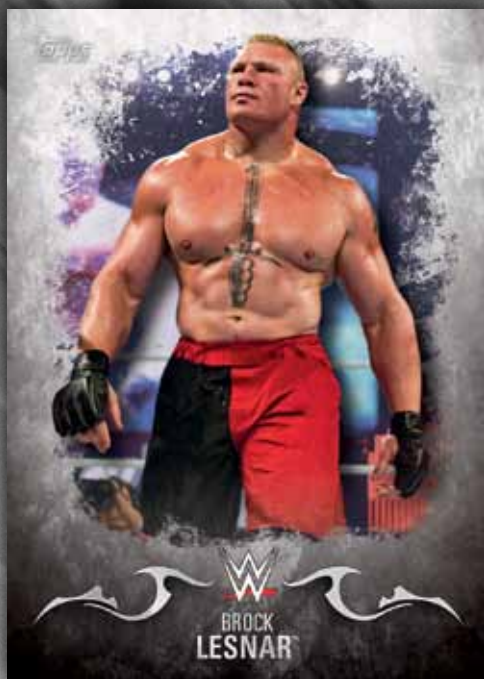

# UNDISPUTED 2016

This summer, the fan-favorite, original high-end WWE trading card series returns!

**Topps® WWE Undisputed** is back and once again contains more autograph cards than any previously-released WWE product, featuring top WWE Superstars, Divas, Legends and NXT stars, in spectacular designs on premium thick card stock!