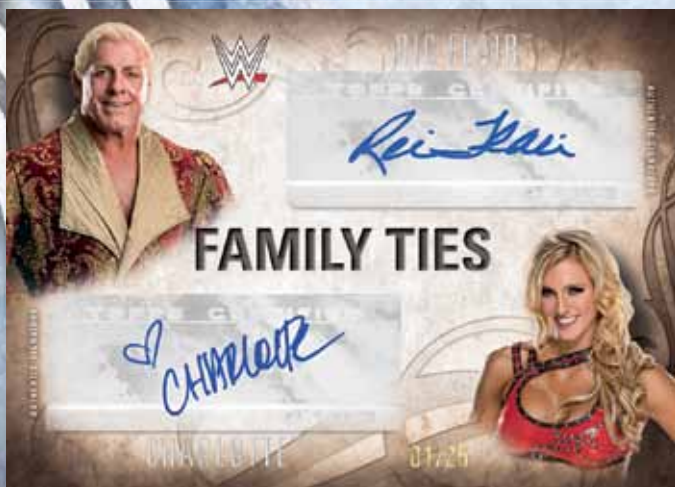

TOPPS®

UNDISPUTED 2016

Family Ties Dual Autograph Card