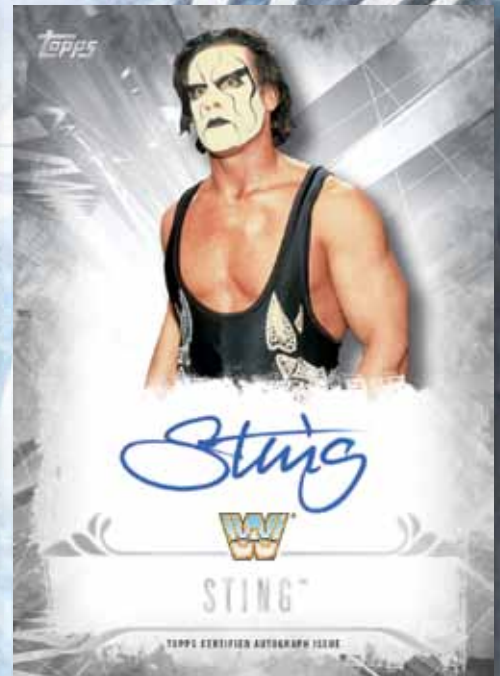

Undisputed Autograph Card

UNDISPUTED AUTOGRAPH CARDS

NEW! Autographs of WWE Superstars, Divas, Legends and NXT stars!
Sequentially numbered to 299!

Parallels Include:

- **NEW!** • WWE Tag Team Championship Bronze: sequentially numbered to 99
- Divas Championship Silver: sequentially numbered to 50
- United States Championship Blue: sequentially numbered to 25
- **NEW!** • Intercontinental Championship Gold: sequentially numbered to 10
- WWE World Heavyweight Championship Red: numbered 1 of 1
- Printing Plates: numbered 1 of 1