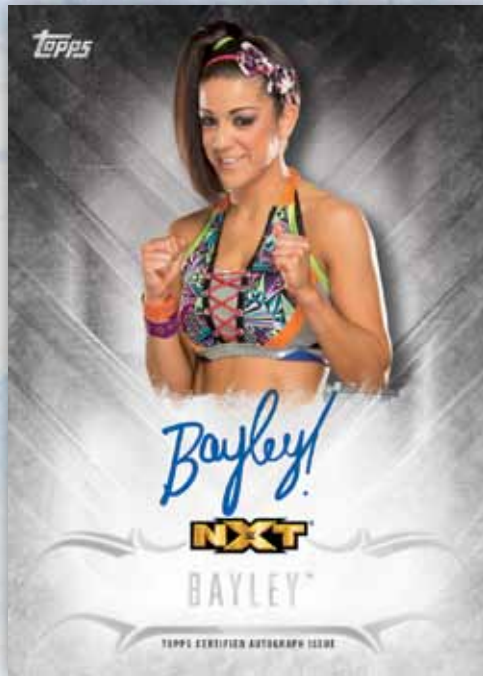

Undisputed Autograph Card