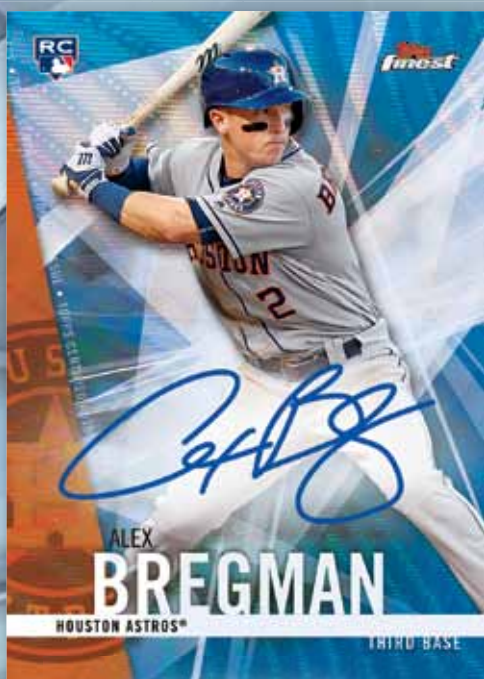

# Topps 2017 finest BASEBALL

Finest Autograph -  
Blue Wave Refractor Parallel

Finest Finishes Autograph - Orange Refractor Parallel

An iconic Topps brand returns in 2017.

In addition to its retro-themed designs, 2017 Topps Finest® Baseball will feature **new** low-numbered Wave Autograph parallels along with a variety of colorful and compelling insert subsets.

This year's release will also debut a **new** autograph case hit, *Finest Finishes Autographs*, which highlights the most iconic conclusions in MLB® history.

Each master box of 2017 Topps Finest® Baseball will include **2 autograph cards** and will arrive in Hobby stores in June 2017.

# Topps 2017 finest BASEBALL

Finest Autograph

Finest Autograph -  
Red Wave Refractor Parallel

Finest Firsts Autograph -  
Red Parallel

This year's release will feature low-numbered Wave Refractor Autograph parallel cards in addition to its staple of colored refractors.

Each master box will deliver two **ON-CARD** autograph cards.