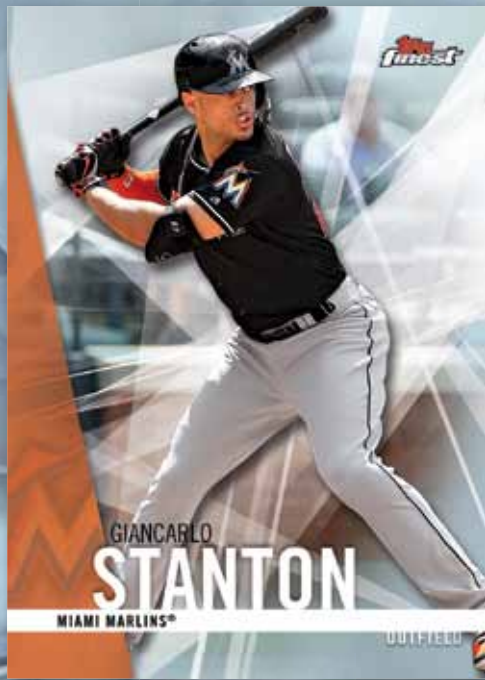

Topps 2017 finest BASEBALL

Base Card