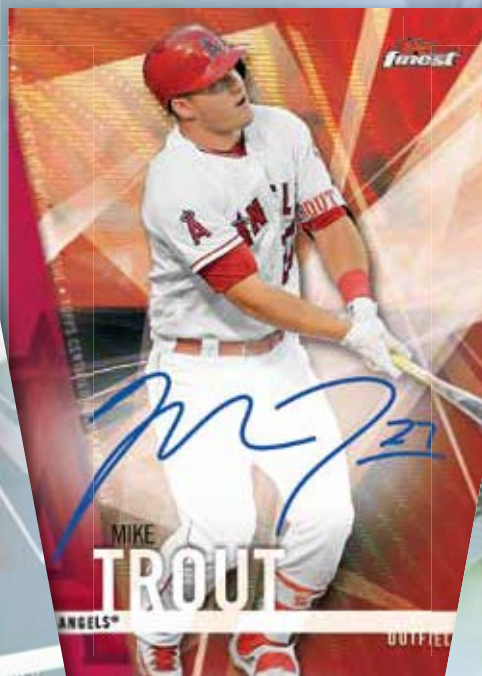

Finest Autograph -
Red Wave Refractor Parallel