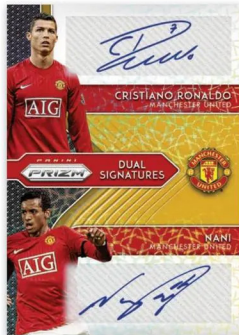

CHOICE

DUAL SIGNATURES PRIZMS CHOICE GOLD

The Dual Signatures Prizms Choice insert bolsters the variety of autograph cards available in Hobby Choice packs of Prizm Premier League. Each of these 10 special dual-auto cards showcases a pair of players from a particular club, and the set includes stars of both the past and present.