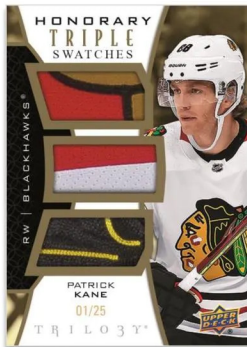

HONORARY TRIPLE SWATCHES

Tier 2

Trilogy’s triple-mem cards are back! Look for **Honorary Triple Swatches** and **Triple Relics** insert cards #’d to 35, 25 or 10. Each insert features a diverse checklist ranging from promising rookies to current superstars to retired legends!

CONFIGURATION

4 Cards per Pack
6 Packs per Box

BOX BREAK (on average)

	2
Autograph and/or Memorabilia Cards	
	2
#’d Rookie and/or Rookie Insert Cards	
	2
#’d Parallel Cards	

Content is subject to change. Card images are solely for the purpose of design display.