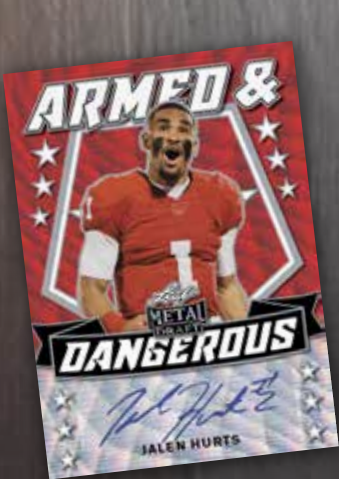

Leaf METAL DRAFT FOOTBALL

LEAF IS PLEASED TO ANNOUNCE THE RETURN OF ITS FLAGSHIP DRAFT FOOTBALL RELEASE, 2020 LEAF METAL DRAFT FOOTBALL. ONCE AGAIN, LEAF IS EXCITED TO BRING TOGETHER MANY OF THE TOP PRODUCTS IN THE 2020 DRAFT FOR THIS AMAZING RELEASE FEATURING LEAF'S METAL TECHNOLOGY.

NEW FOR 2020, LOOK FOR 4 UNIQUE PARALLEL STYLES FOR EACH CARD:

PRISMATIC AUTOGRAPHS

THESE GORGEOUS SHINY REFRACTING CARDS WILL COME IN A MULTITUDE OF PARALLEL COLORS AS LIMITED AS 1/1!

WAVE PRISMATIC AUTOGRAPHS

THESE STUNNING WAVE CARDS WILL COME IN A MULTITUDE OF PARALLEL COLORS AS LIMITED AS 1/1!

MOJO PRISMATIC AUTOGRAPHS

FOR THE FIRST TIME, LEAF INTRODUCES THIS STUNNING PARALLEL STYLE WITH A MULTITUDE OF PARALLEL COLORS AS LIMITED AS 1/1!

CRYSTAL PRISMATIC AUTOGRAPHS

FOR THE FIRST TIME, LEAF INTRODUCES THIS POPULAR PARALLEL STYLE WITH A MULTITUDE OF PARALLEL COLORS AS LIMITED AS 1/1!

HOBBY

EACH BOX CONTAINS 5 AUTOGRAPHS
14 BOXES PER CASE

JUMBO

EACH BOX CONTAINS 9 AUTOGRAPHS
PLUS 1 AUTOGRAPHED 1/1 PRE-PRODUCTION SLABBED
PROOF PER BOX (10 TOTAL AUTOGRAPHS)
8 BOXES PER CASE

ORDERS DUE:
2/14/2020

RELEASE DATE:
3/13/2020