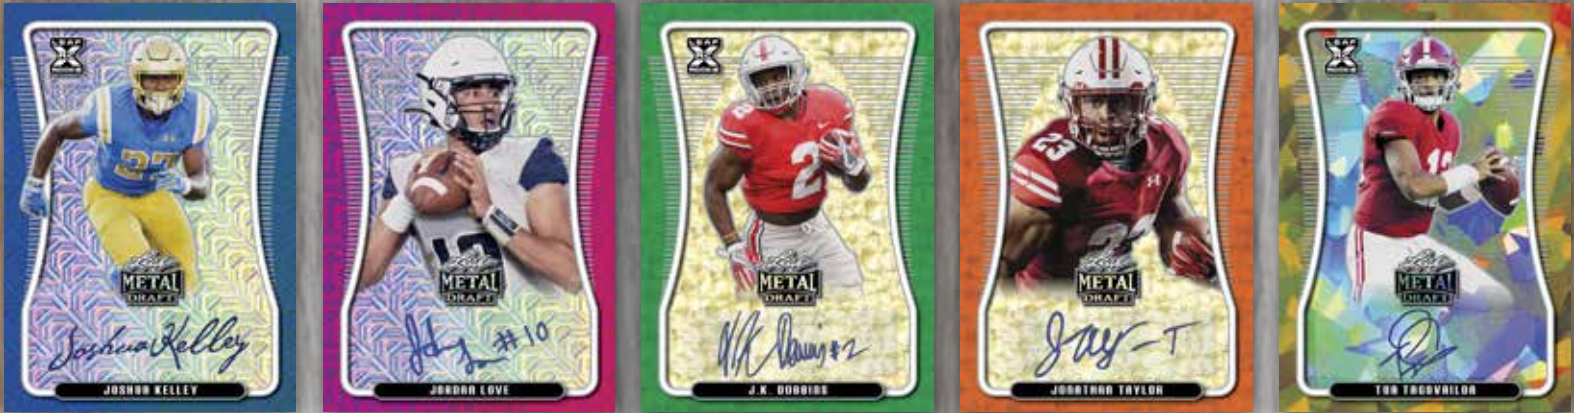

Leaf METAL DRAFT FOOTBALL

LEAF IS PLEASED TO ANNOUNCE THE RETURN OF ITS FLAGSHIP DRAFT FOOTBALL RELEASE, 2020 LEAF METAL DRAFT FOOTBALL. ONCE AGAIN, LEAF IS EXCITED TO BRING TOGETHER MANY OF THE TOP PRODUCTS IN THE 2020 DRAFT FOR THIS AMAZING RELEASE FEATURING LEAF'S METAL TECHNOLOGY.

NEW FOR 2020, LOOK FOR 4 UNIQUE PARALLEL STYLES FOR EACH CARD:

PRISMATIC AUTOGRAPHS

THESE GORGEOUS SHINY REFRACTING CARDS WILL COME IN A MULTITUDE OF PARALLEL COLORS AS LIMITED AS 1/1!

WAVE PRISMATIC AUTOGRAPHS

THESE STUNNING WAVE CARDS WILL COME IN A MULTITUDE OF PARALLEL COLORS AS LIMITED AS 1/1!

MOJO PRISMATIC AUTOGRAPHS

FOR THE FIRST TIME, LEAF INTRODUCES THIS STUNNING PARALLEL STYLE WITH A MULTITUDE OF PARALLEL COLORS AS LIMITED AS 1/1!

CRYSTAL PRISMATIC AUTOGRAPHS

FOR THE FIRST TIME, LEAF INTRODUCES THIS POPULAR PARALLEL STYLE WITH A MULTITUDE OF PARALLEL COLORS AS LIMITED AS 1/1!

HOBBY

EACH BOX CONTAINS 5 AUTOGRAPHS
14 BOXES PER CASE

JUMBO

EACH BOX CONTAINS 9 AUTOGRAPHS
PLUS 1 AUTOGRAPHED 1/1 PRE-PRODUCTION SLABBED
PROOF PER BOX (10 TOTAL AUTOGRAPHS)
8 BOXES PER CASE

ORDERS DUE:
2/14/2020

RELEASE DATE:
3/13/2020