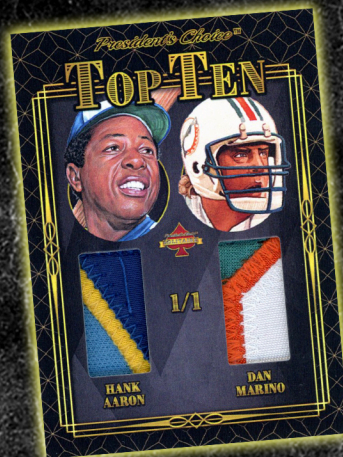

President's Choice™

presents

Solitaire™

Quad Memorabilia

Game-Used Emblem

AutoMem

500 Club

Top Ten

GOAT

Quad Memo

Jumbo Memorabilia

PaperCut

Only 1,000 Serially Numbered Boxes Produced
Each Box Contains Three 1/1 Cards
Available January 15, 2020

Game-Used Memorabilia

Game-Used Memorabilia

Game-Used Number