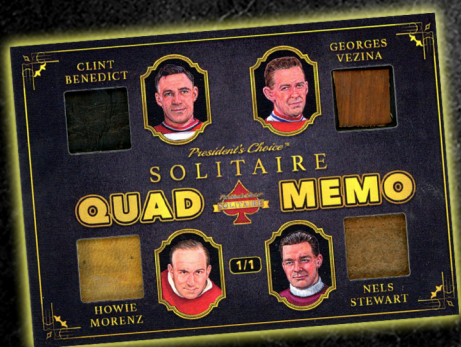

President's Choice™

presents

Solitaire™

Quad Memorabilia

Game-Used Emblem

AutoMem

500 Club

Top Ten

GOAT

Quad Memo

Jumbo Memorabilia

PaperCut

Only 1,000 Serially Numbered Boxes Produced
Each Box Contains Three 1/1 Cards
Available January 15, 2020

Game-Used Memorabilia

Game-Used Memorabilia

Game-Used Number