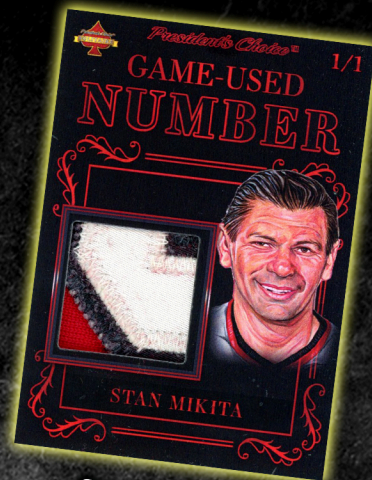

GOAT

Quad Memo

Jumbo Memorabilia

PaperCut

Only 1,000 Serially Numbered Boxes Produced
Each Box Contains Three 1/1 Cards
Available January 15, 2020

Game-Used Memorabilia

Game-Used Memorabilia

Game-Used Number