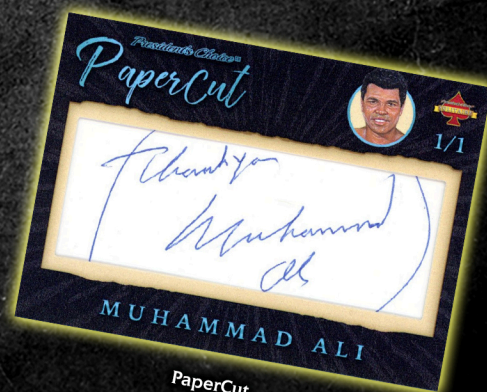

GOAT

Quad Memo

Jumbo Memorabilia

PaperCut

Only 1,000 Serially Numbered Boxes Produced
Each Box Contains Three 1/1 Cards
Available January 15, 2020

Game-Used Memorabilia

Game-Used Memorabilia

Game-Used Number