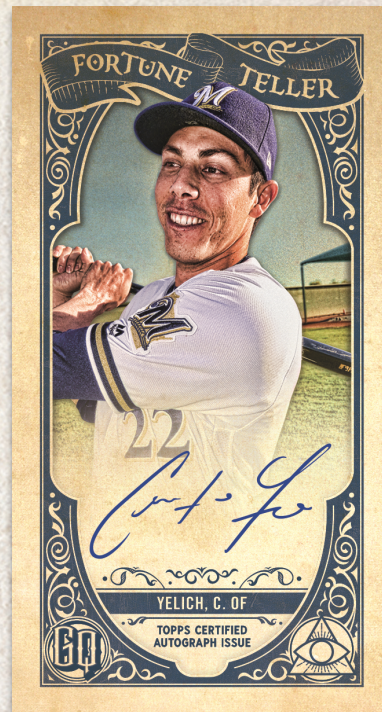

Jackie Robinson Day Image Variation Autographs

Black & White Parallel - #’d to 42

Black Parallel - #’d 1-of-1

Fortune Teller Mini
Autograph Card