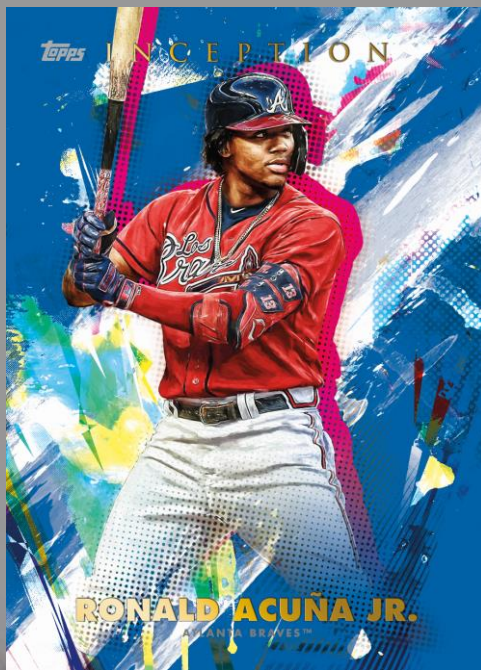

TOPPS

I N C E P T I O N

Base Cards

Loaded with young talent, this 100 card set includes the brightest and best *Major League Baseball*® has to offer.

Base Card Parallels:

Green Parallel: Limited

Purple Parallel: Seq #’d to 150

Magenta Parallel: Seq #’d to 99

Red Parallel: Seq #’d to 75

Orange Parallel: Seq #’d to 50

Blue Parallel: Seq #’d to 25

Inception Parallel: Seq #’d 1/1

Printing Plates: Seq #’d to 1/1

Base Card – Blue Parallel