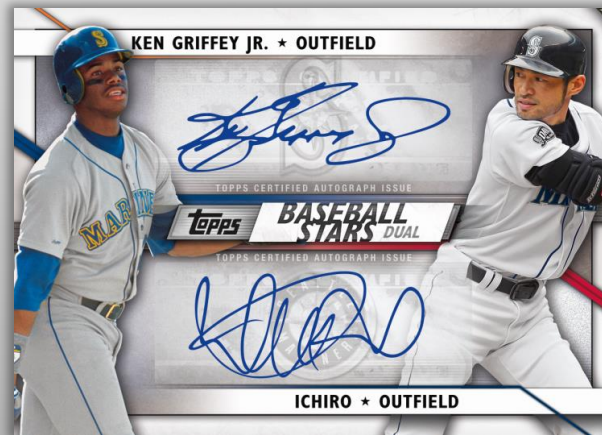

Baseball Stars Dual Autograph Card