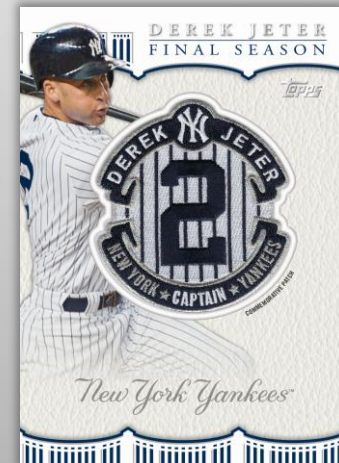

- Black: #’d to 50
- Gold: #’d to 25
- Red: #’d to 10
- Platinum: #’d 1 of 1
- Autograph: #’d 1 of 1

### **NEW!** Jeter’s Final Season Commemorative Patch Cards

Celebrating Jeter and his teammates from the 2014 season with commemorative Final Season patches. **Hobby and Hobby Jumbo Exclusive**

*Parallels*

- Black: #’d to 50
- Gold: #’d to 25
- Red: #’d to 10
- Platinum: #’d 1 of 1
- Autograph: #’d to 25 or less

20 Years of the Captain Commemorative Patch Card – Autograph Parallel

Jeter’s Final Season Commemorate Patch Card