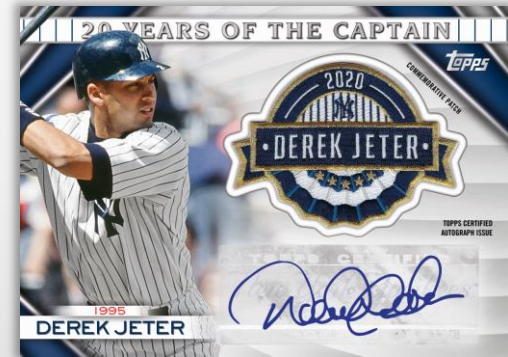

20 Years of the Captain Commemorative Patch Card – Autograph Parallel