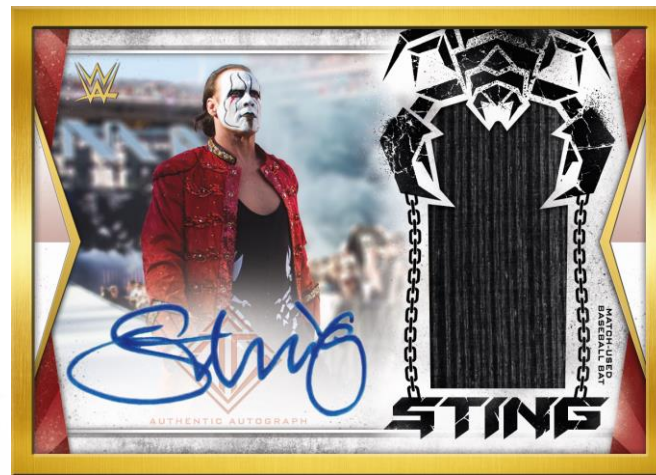

After a well-received launch last year, the Topps Transcendent Collection will return to the WWE brand for a second year - a collecting experience for the ages!

Limited to 50 boxes! Each box includes the following:

- 1 Complete Set of 50 Base Cards **NEW!**
- 1 Complete Set of 50 On-Card autographs
 - Featuring On-Card Dual Autos **NEW!**
 - 1 1-of-1 Autograph Card or 1-of-1 Autographed Image Variation Card Guaranteed! **NEW!**
- 1 Complete 50-Card John Cena Tribute Set **NEW!**
- 1 Autographed John Cena Tribute Card **NEW!**
- 1 Autographed Sting Bat Relic Card **NEW!**
- 1 Autographed Jerry "The King" Lawler Sketch Card **NEW!**
- 1 Autographed Replica Championship Side Plate **NEW!**
- 1 WWE Superstar autographed Funko POP **NEW!**
- 1 Ticket to 2020 WWE *SummerSlam*
- 1 Invite to a WWE VIP Meet-and-Greet Experience

TRIBUTE CARDS AND AUTOGRAPHS

Each box will contain a full 50-card John Cena set, highlighting John Cena's greatest matches and moments!

There will also be 1 guaranteed on-card autographed John Cena tribute card!

Each box will contain 1 on-card autographed bat relic card from Sting. The relic pieces were taken from the bat that was used during Sting's *WrestleMania® 31* match.

Autographed John Cena
Tribute Card